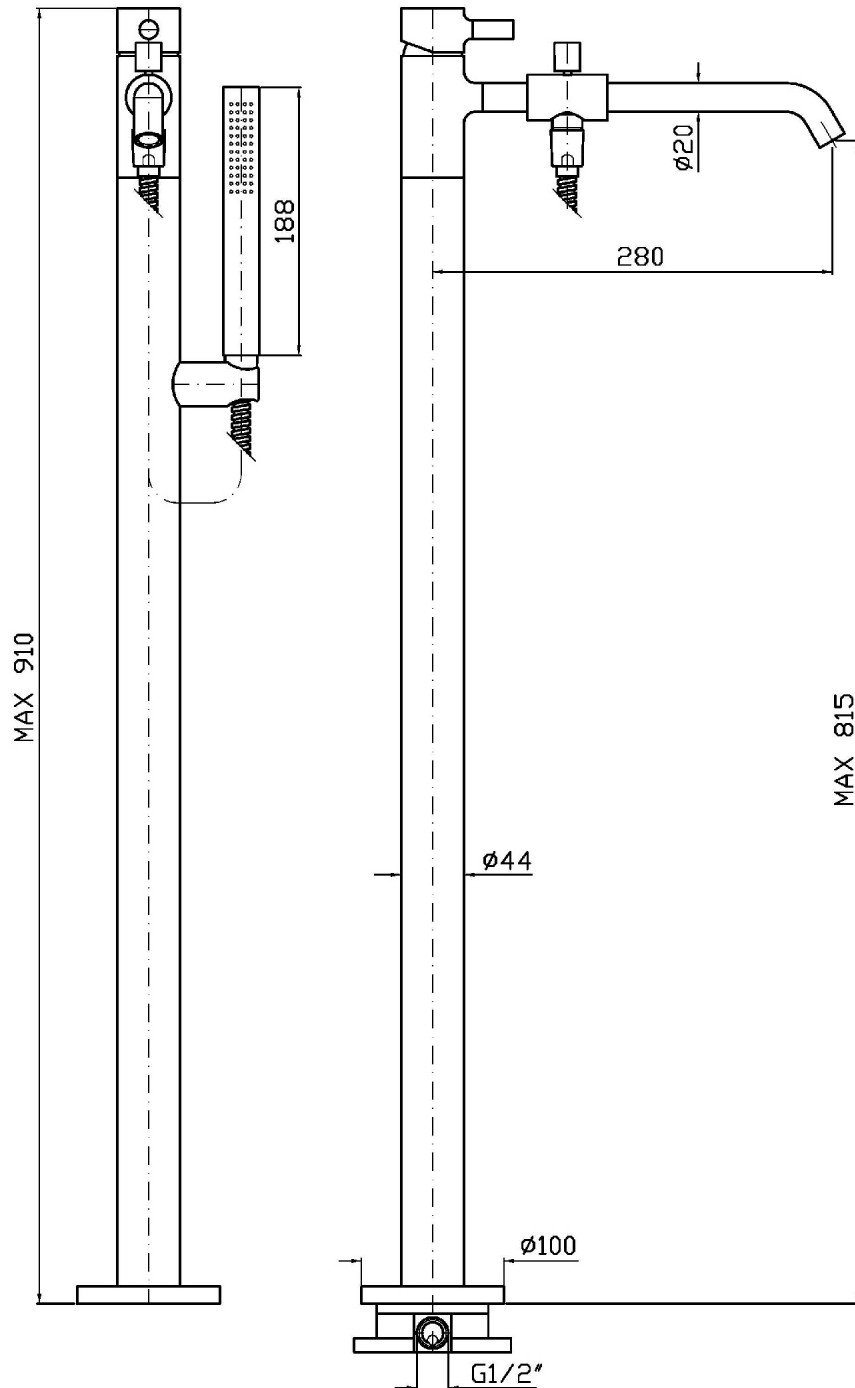

PAN

ZP6622

Disegno Complessivo / Overall Drawing