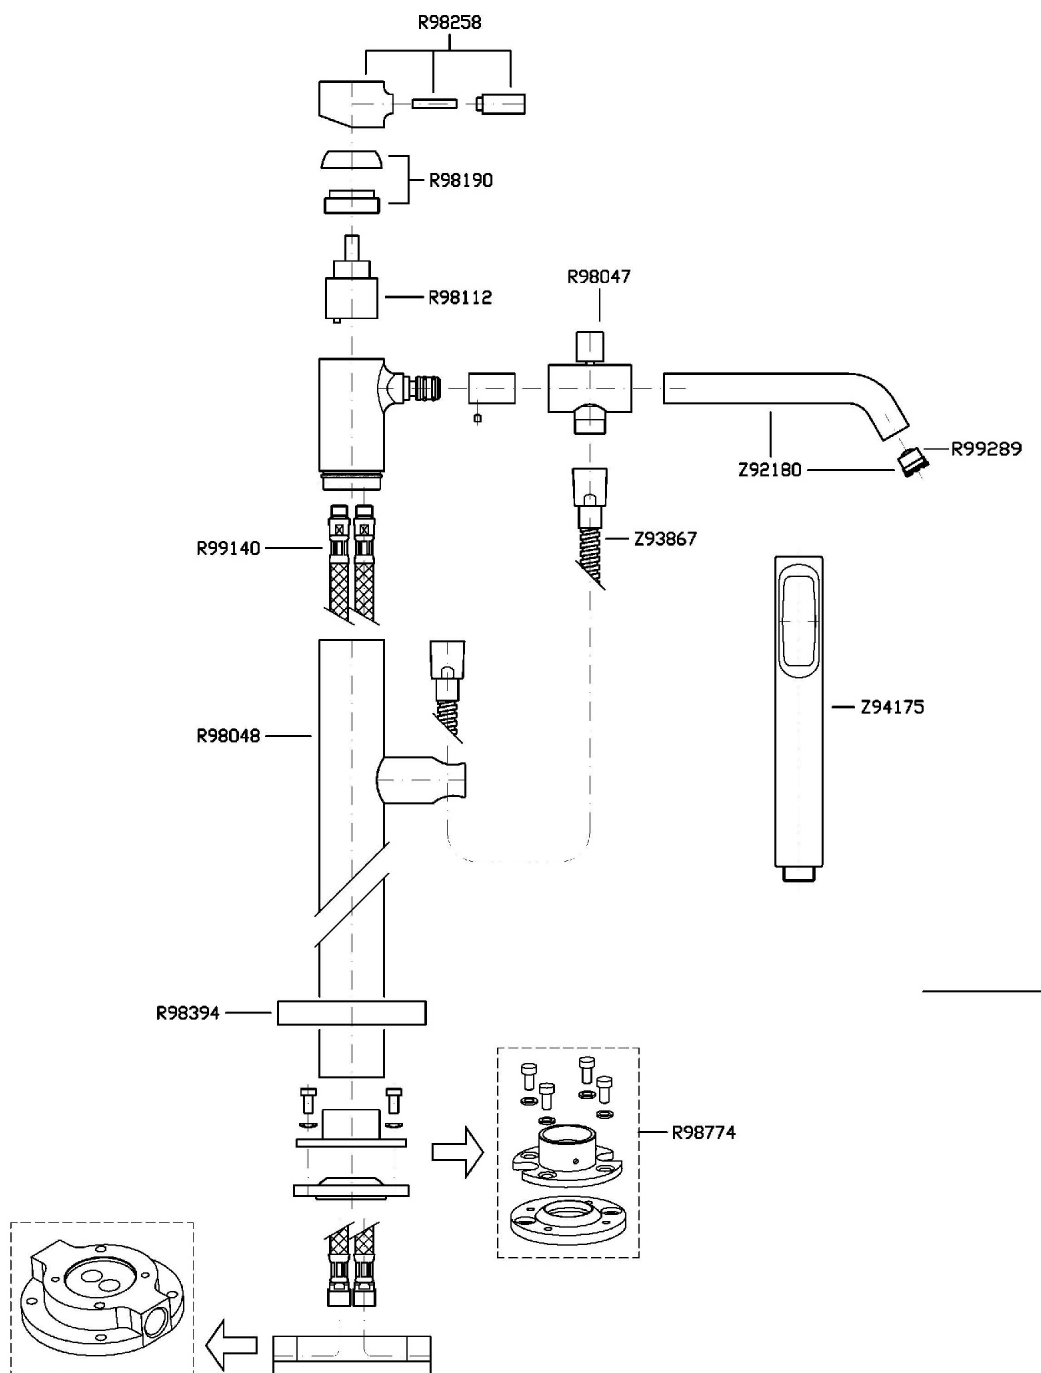

PAN

ZP6622

Esplosi / Exploded