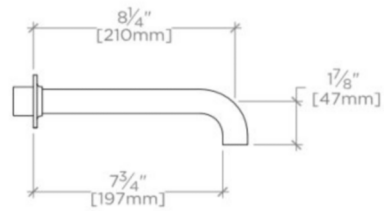

BOND

BLS32C

Bond Union Series Wall Mounted Lavatory Faucet with Guilloche Link Single Lever Handle

TECHNICAL DETAILS

ADA Compliance: Yes
Control Valve Rough-in Depth Maximum: 5 1/4"
Control Valve Rough-in Depth Minimum: 2 3/4"
Drain Depth Maximum: 2 5/8"
Drain Hole Diameter: 1 3/4"
Drain Style: Push Touch
Drain Style: Push Touch
Fittings Hole Diameter: 1 3/8"
Handle Turn Angle: Quarter Turn
Drain Depth Minimum: 3/8"
Inlet Connection Size: 1/2"
Inlet Connection Type: Female NPT
Number of Holes: Two Hole
Primary Material: Brass
Restricted Maximum Flow Rate: 1.2 gpm
Spout Swivel: N
Valve Material: Ceramic
Water Pressure Maximum: 85.0 psi
Water Pressure Minimum: 20.0 psi
Water Pressure Recommended: 45.0 psi

Features Guilloche Link Pattern Handle

Stocked in Nickel and Brass

Available in 1.2gpm (4.5L/min) flow rate; Requires rough valve, sold separately: GULV29

WATERWORKS

BOND

BLS32C

Bond Union Series Wall Mounted Lavatory Faucet with Guilloche Link Single Lever Handle

TOP VIEW

SCALE: $1\frac{1}{2}"=1'-0"$

FRONT VIEW

SCALE: $1\frac{1}{2}"=1'-0"$

SIDE VIEW

SCALE: $1\frac{1}{2}"=1'-0"$