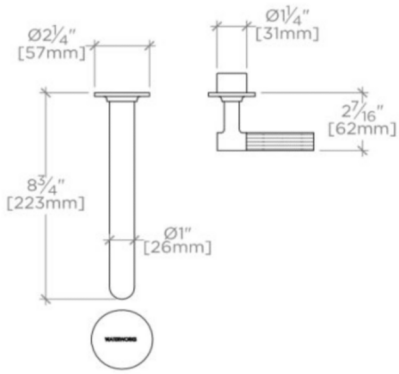

BOND

BLS32C

Bond Union Series Wall Mounted Lavatory Faucet with Guilloche Link Single Lever Handle

TECHNICAL DETAILS

ADA Compliance: Yes
Control Valve Rough-in Depth Maximum: 5 1/4"
Control Valve Rough-in Depth Minimum: 2 3/4"
Drain Depth Maximum: 2 5/8"
Drain Hole Diameter: 1 3/4"
Drain Style: Push Touch
Drain Style: Push Touch
Fittings Hole Diameter: 1 3/8"
Handle Turn Angle: Quarter Turn
Drain Depth Minimum: 3/8"
Inlet Connection Size: 1/2"
Inlet Connection Type: Female NPT
Number of Holes: Two Hole
Primary Material: Brass
Restricted Maximum Flow Rate: 1.2 gpm
Spout Swivel: N
Valve Material: Ceramic
Water Pressure Maximum: 85.0 psi
Water Pressure Minimum: 20.0 psi
Water Pressure Recommended: 45.0 psi

Features Guilloche Link Pattern Handle

Stocked in Nickel and Brass

Available in 1.2gpm (4.5L/min) flow rate; Requires rough valve, sold separately: GULV29

WATERWORKS

BOND

BLS32C

Bond Union Series Wall Mounted Lavatory Faucet with Guilloche Link Single Lever Handle

TOP VIEW

SCALE: $1\frac{1}{2}"=1'-0"$

FRONT VIEW

SCALE: $1\frac{1}{2}"=1'-0"$

SIDE VIEW

SCALE: $1\frac{1}{2}"=1'-0"$