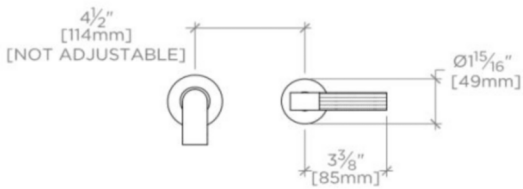

BOND

BLS32C

Bond Union Series Wall Mounted Lavatory Faucet with Guilloche Link Single Lever Handle

TECHNICAL DETAILS

ADA Compliance: Yes
Control Valve Rough-in Depth Maximum: 5 1/4"
Control Valve Rough-in Depth Minimum: 2 3/4"
Drain Depth Maximum: 2 5/8"
Drain Hole Diameter: 1 3/4"
Drain Style: Push Touch
Drain Style: Push Touch
Fittings Hole Diameter: 1 3/8"
Handle Turn Angle: Quarter Turn
Drain Depth Minimum: 3/8"
Inlet Connection Size: 1/2"
Inlet Connection Type: Female NPT
Number of Holes: Two Hole
Primary Material: Brass
Restricted Maximum Flow Rate: 1.2 gpm
Spout Swivel: N
Valve Material: Ceramic
Water Pressure Maximum: 85.0 psi
Water Pressure Minimum: 20.0 psi
Water Pressure Recommended: 45.0 psi

Features Guilloche Link Pattern Handle

Stocked in Nickel and Brass

Available in 1.2gpm (4.5L/min) flow rate; Requires rough valve, sold separately: GULV29

WATERWORKS

BOND

BLS32C

Bond Union Series Wall Mounted Lavatory Faucet with Guilloche Link Single Lever Handle

TOP VIEW

SCALE: $1\frac{1}{2}"=1'-0"$

FRONT VIEW

SCALE: $1\frac{1}{2}"=1'-0"$

SIDE VIEW

SCALE: $1\frac{1}{2}"=1'-0"$