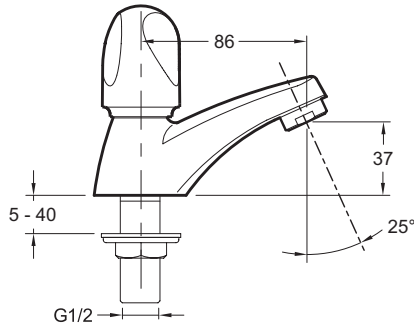

## Features

- MATERIAL: 54
- NORMS AND REGULATION: NF : II - EAU : E1 A1 U3 - ACS : 15ACCLY265
- FLOW RATE: 10 l/mn
- MECHANISM: Têtes à disques céramique
- INSTALLATION TYPE: 1 hole
- No waste
- INSTALLATION TYPE: 1 hole
- TYPE: Robinet indépendant
- SPOUT PROJECTION: 86
- WASTE : Without waste
- Hot water handle

## Technical drawing

Product Specification: Pillar tap (hot water), E72923. Collection: GALÉO CD. MATERIAL: 54. INSTALLATION TYPE: 1 hole. NORMS AND REGULATION: NF : II - EAU : E1 A1 U3 - ACS : 15ACCLY265. TYPE: Robinet indépendant. FLOW RATE: 10 l/mn. SPOUT PROJECTION: 86. MECHANISM: Têtes à disques céramique. WASTE : Without waste. INSTALLATION TYPE: 1 hole. Hot water handle. No waste.