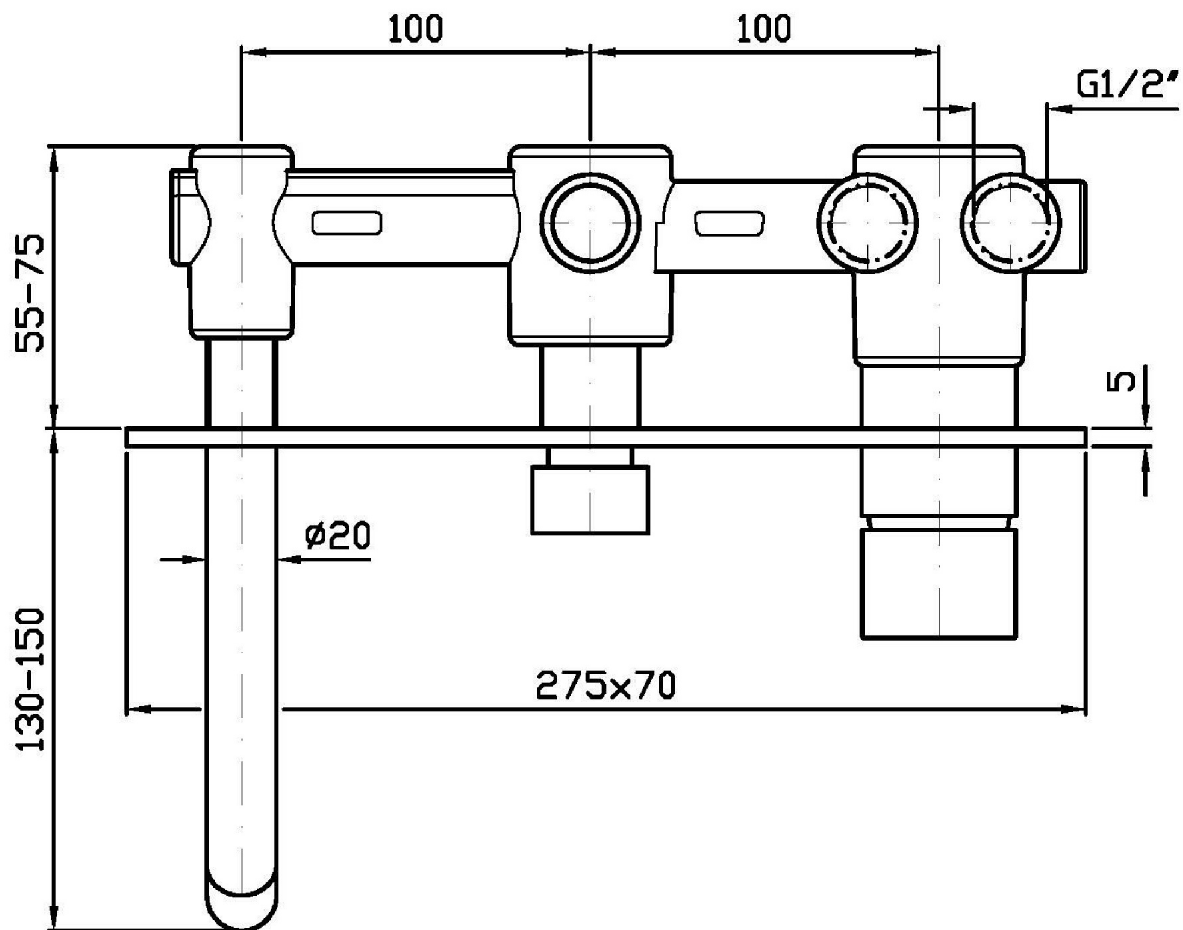

PAN

ZP6640

Disegno Complessivo / Overall Drawing