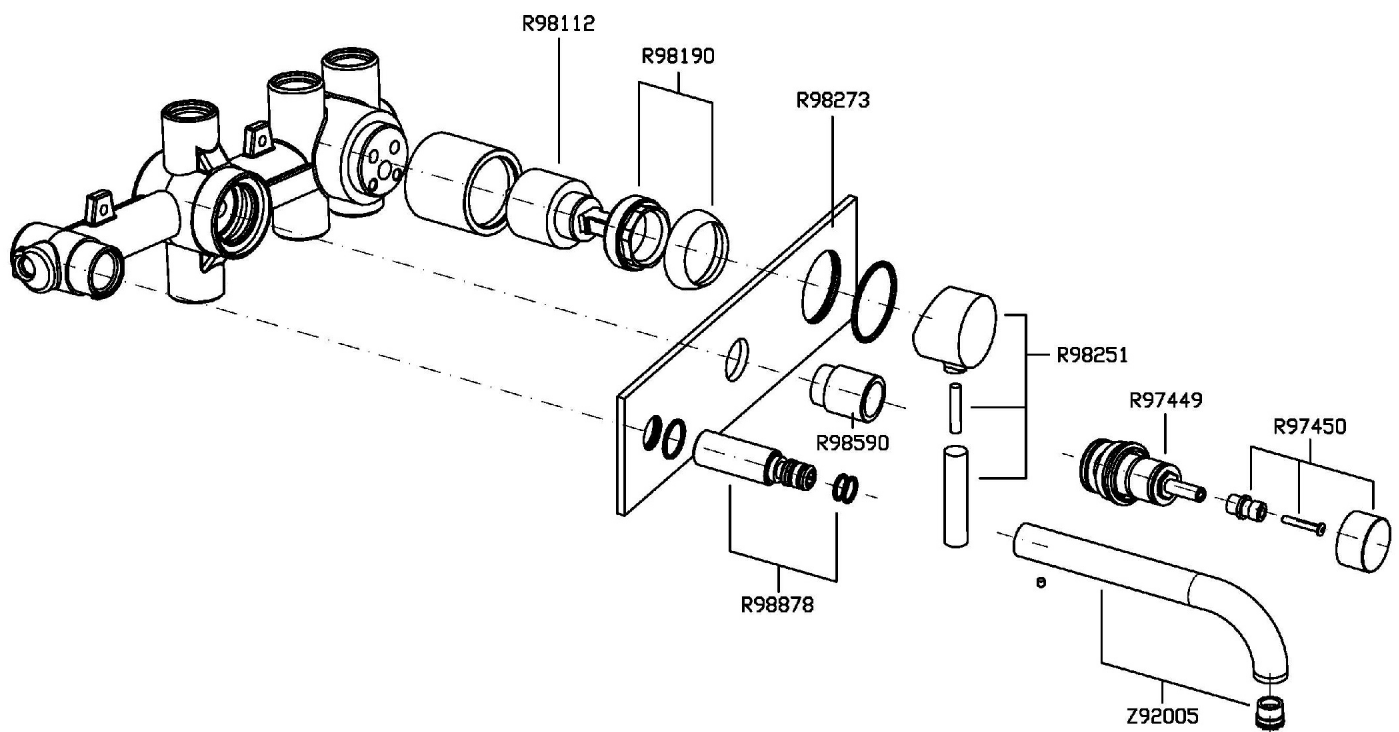

PAN

ZP6640

Esplosi / Exploded