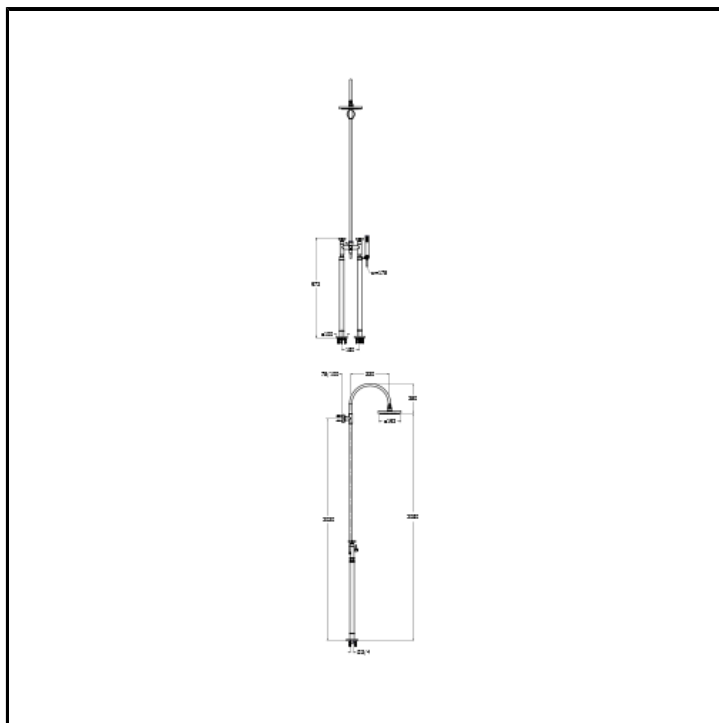

Floor mounted shower mixer with checkable anti-lime overhead shower, LONG LIFE flexible hose and anti-lime hand shower

## CHARACTERISTICS

- Multifunction column