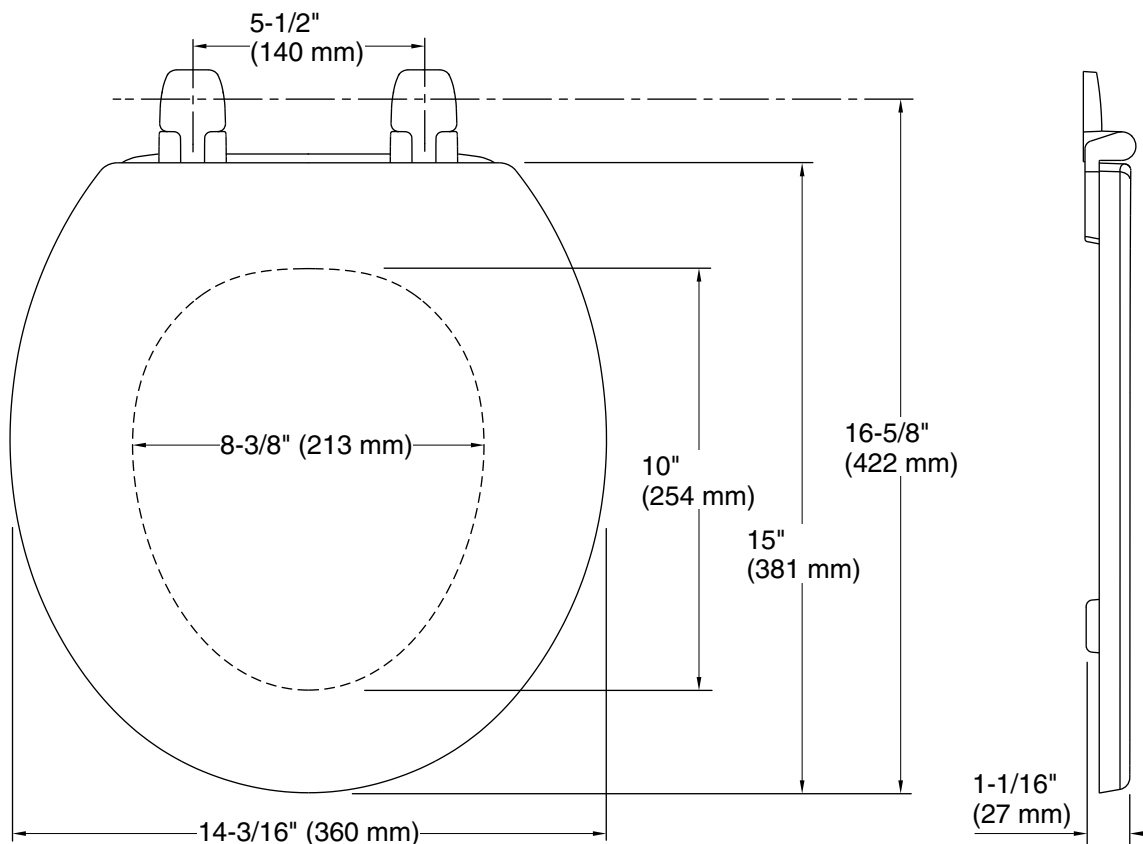

### Technical Information

All product dimensions are nominal.

Seat shape type: Round-front

Seat front type: Closed-front

Seat-mounting holes: 5-1/2" (140 mm)