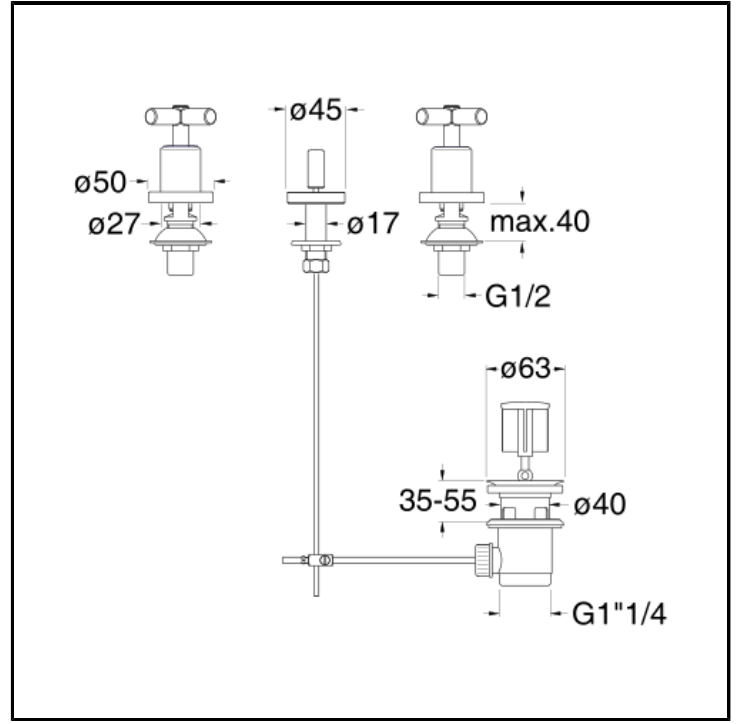

CRIEV300

3 hole bidet mixer with 1"1/4 pop up waste

FINITURE

- White matt
- Chrome
- Polished black chrome
- Brushed black chrome
- Polished metallic
- Brushed metallic
- Black matt
- Yellow gold oro
- PVD polished rose gold
- PVD brushed rose gold
- Brushed old brass