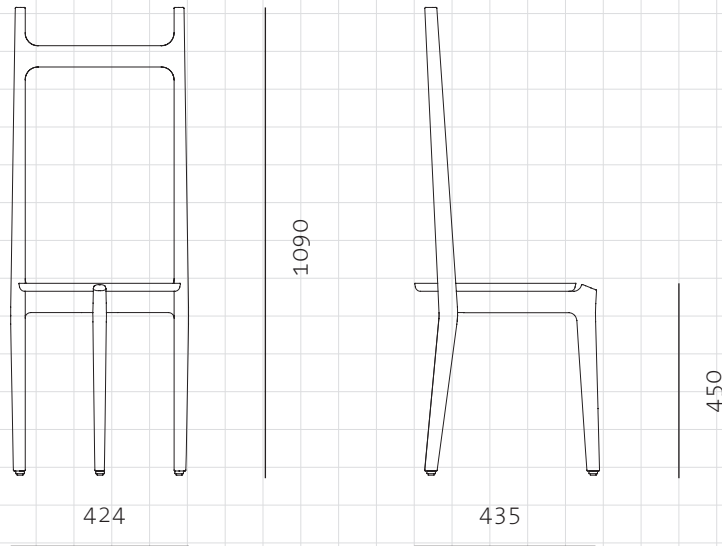

Taylor Valet

CODE
DIMENSIONS

TA-V110
W424 x D435 x H1090mm

NET WEIGHT
ENVIRONMENT
MATERIALS

Seating height: 450mm
3.5 kg
Indoor
Solid wood frame, veneer laminate top
*Please refer to website or contact your local representative for complete material swatches.

SHIPPING

Package	Assembled		
Package Qty	1 pcs/box		
Packaging	Measurement (mm)	Volume (cbm)	Gross Weight (kg)
FCL	W489 x D500 x H1175	0.29	10.47
LCL/AIR	W529 x D540 x H1265	0.36	13.79