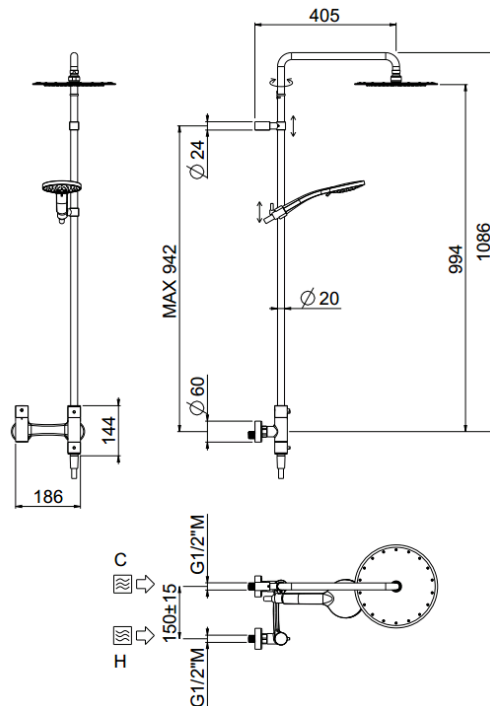

Così

Così, MySlim head shower
00-1730-N-CR

TECHNICAL INFORMATION

Bridge shower column including exposed thermostatic mixer with diverter, turning bar with adjustable mounting. Round ultra-thin shower head, Ø300, non-liming in stainless steel. 3 jets non-liming shower in ABS. Smooth double anti-torsion PVC flexible hose, cm 150. CHROME

Flow rate:
x rubinetto

PICTURE

SPARE PARTS

ORIC020
deviazione dx
right diverter

ORIC024
deviazione sx
left diverter

ORIC013
T°

FEATURES

rain jet

central jet

side jet

Safe touch

double anti-torsion

adjustable column

TECHNICAL DRAWING

FINISHINGS