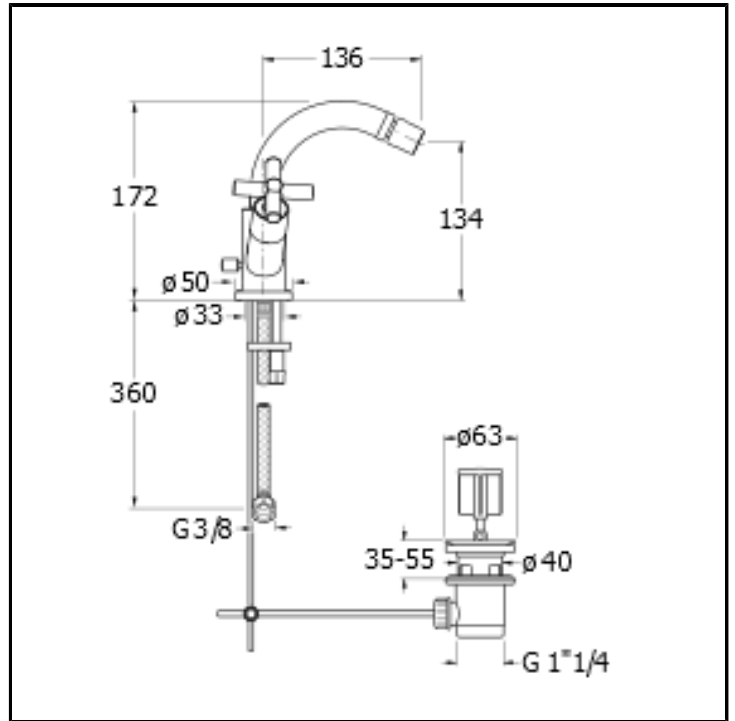

# CRIEV326

Bidet mixer with 1"1/4 pop up waste