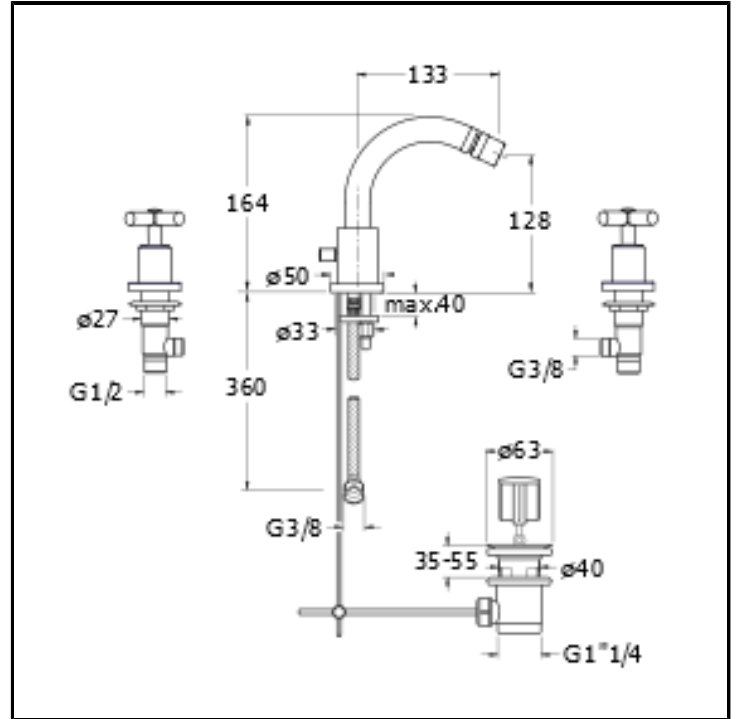

# CRIEV330

■ CRISTINA  
RUBINETTERIE

3 hole bidet mixer with 1"1/4 pop up waste