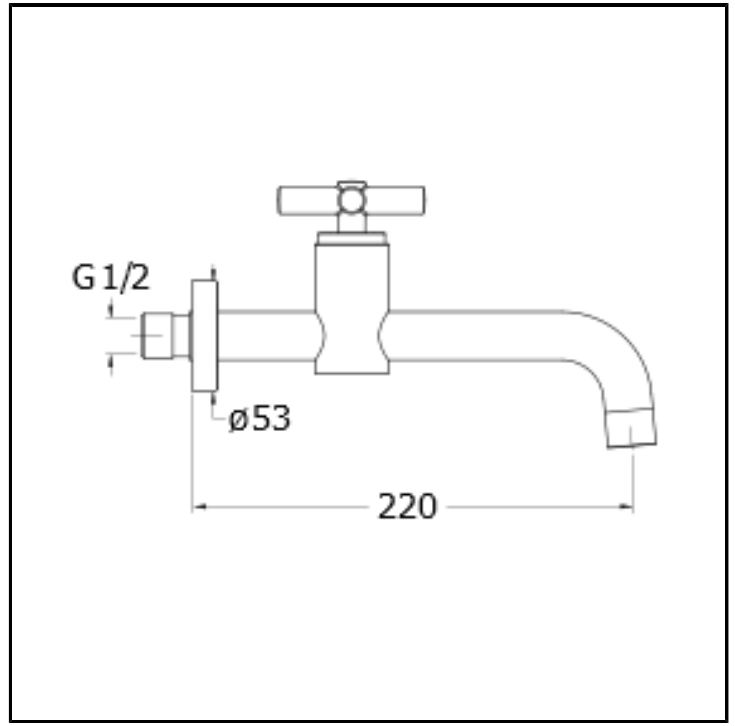

# CRIEV652

1/2" wall mounted "cold water" tap