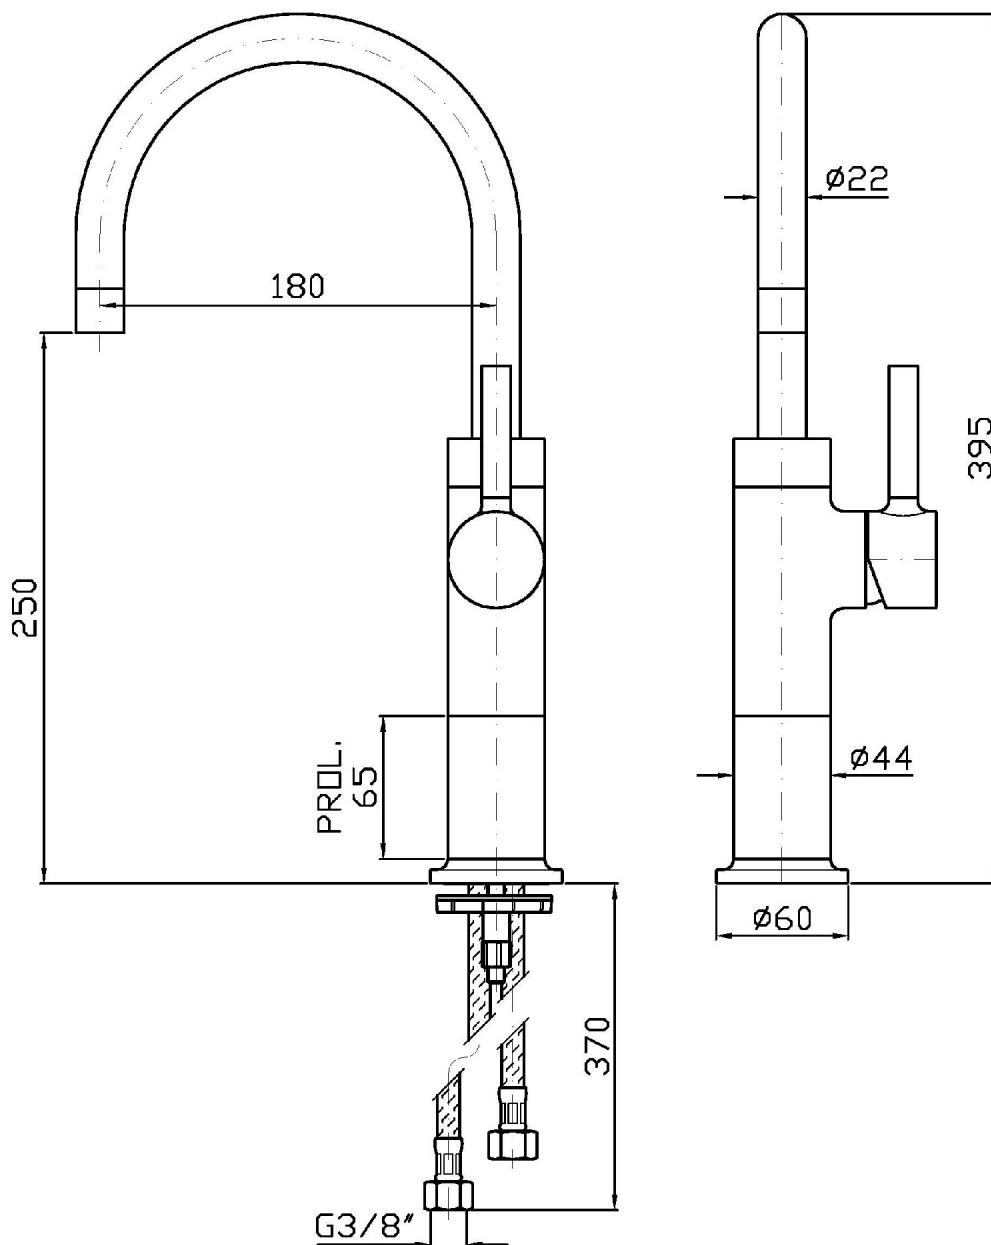

Single lever basin mixer with extension, swivel spout with aerator, without pop-up waste, flexible tails.

Finiture / Finishes

						
Cromo / Chrome	Nickel Spazzolato / Brushed Nickel	Nickel Lucido / Polished Nickel	Oro / Gold	Oro spazzolato / Brushed Gold	Metal Black / Metal Black	Metal Black spazzolato / Brushed Metal Black
						
Bianco Opaco Goffrato / Embossed Matt White	Nero Opaco Goffrato / Embossed Matt Black	Nero Soft Touch / Soft Touch Black				

PAN

ZP6586

Disegno Complessivo / Overall Drawing

PAN

ZP6586

Portate / Flowrates (lt/min)

PRESSIONE PRESSURE	1 BAR	2 BAR	3 BAR	4 BAR	5 BAR
LAVABO BASIN <i>P1</i>	6,5	8	8,3	8,3	8,3
<i>P2</i>					
<i>P3</i>					
<i>P4</i>					
<i>P5</i>					

PAN

ZP6586

Pesi e Misure / Weights and Sizes

Peso (Kg) Weight (lb)	3,90 (Kg)	8,60 (lb)
Volume test (dc3) - (in3)	11,01 (dc3)	671,87 (in3)
h (mm) - (in)	90,00 (mm)	3,54 (in)
L1 (mm) - (in)	335,00 (mm)	13,19 (in)
L2 (mm) - (in)	365,00 (mm)	14,37 (in)