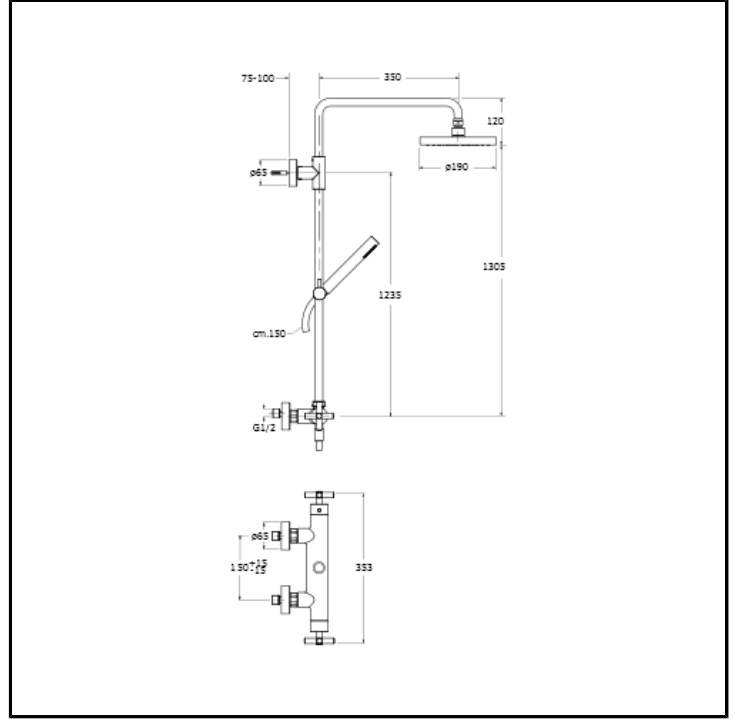

# CRIEV456

External thermostatic shower mixer with turning column pipe, checkable anti-lime overhead shower, anti-lime hand shower with slide rail and LONG LIFE flexible hose