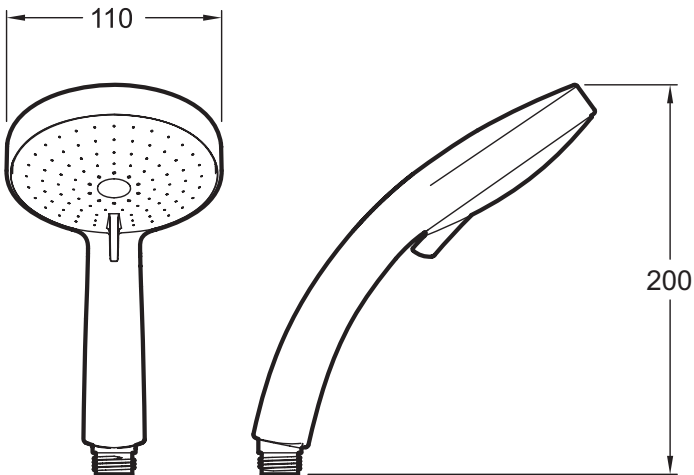

### Features

- DIMENSIONS: 11 x 11 cm
- MATERIAL: Metal
- WEIGHT: 0.7 kg
- Anti-scale system

### Technical drawing

Product Specification: Handshower Ø 110 mm - 5 sprays. E12914. Collection: CITRUS. DIMENSIONS: 11 x 11 cm. WEIGHT: 0.7 kg. MATERIAL: Metal. Anti-scale system.

\*Due to possible variations in computer and printer calibrations, technical factors and certain finish characteristics, the colors you see may not accurately portray the actual colors and are provided as a guide only.