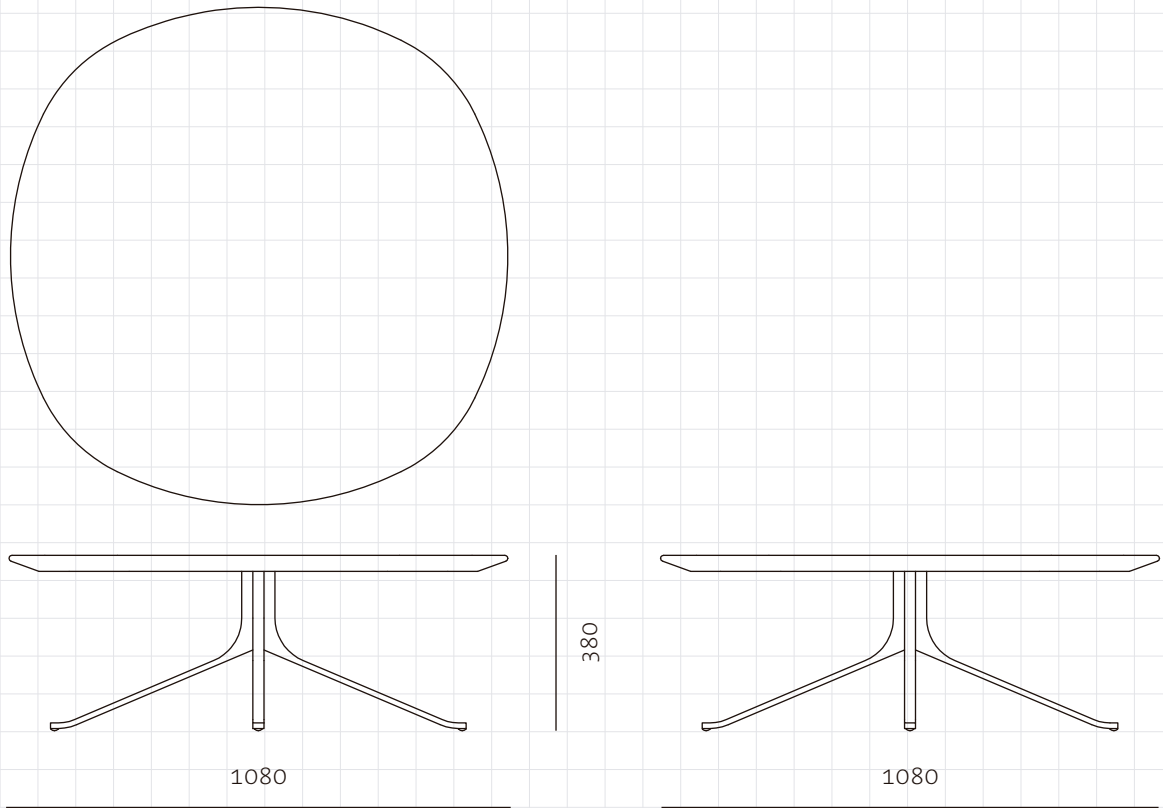

Blink Coffee Table - Stone Top

CODE BL-T210-1080-ST
DIMENSIONS W1080 x D1080 x H380mm

NET WEIGHT 57.6 kg
ENVIRONMENT Indoor

MATERIALS Stone top , Powder coated steel frame
*Please refer to website or contact your local representative for complete material swatches.

SHIPPING	Package	Knock Down		
	Package Qty	2 boxes		
	Packaging	Measurement (mm)	Volume (cbm)	Gross Weight (kg)
	FCL	W1190 x D1190 x H225	0.30	71.0
		W730 x D730 x H430	0.23	13.0
LCL/AIR	W1190 x D1190 x H225	0.30	71.0	
	W750 x D750 x H525	0.30	19.0	