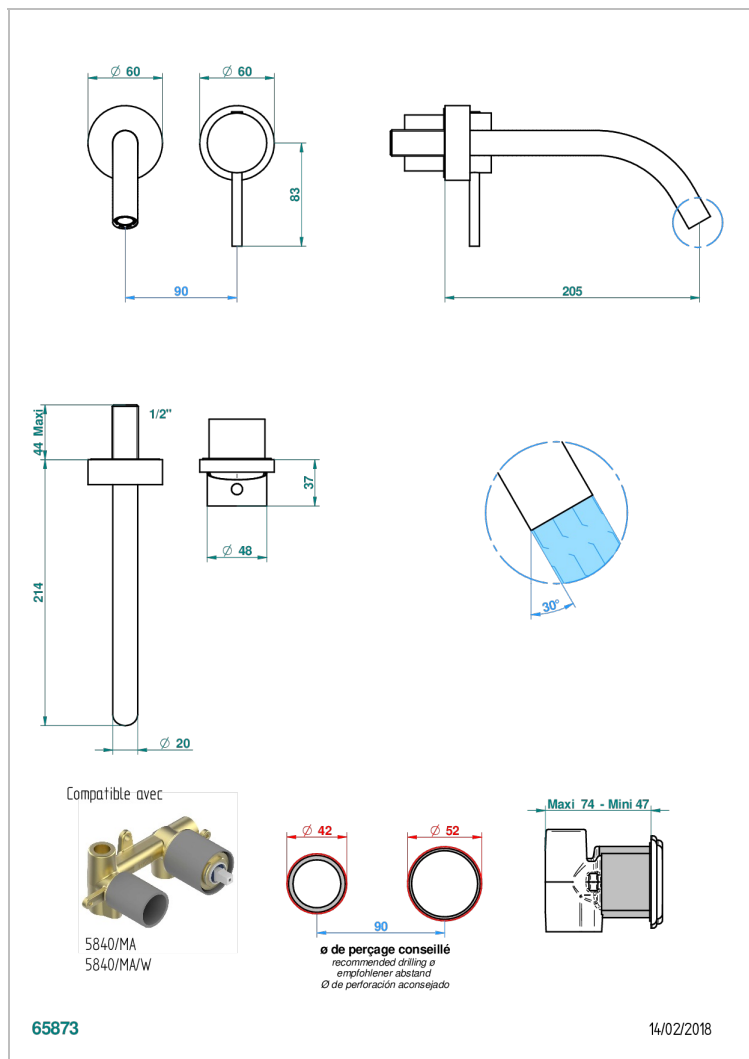

NANO С РУКОЯТКАМИ

G5B-6541B

THG[®]
PARIS

Trim only for Built-in basin mixer with spout (two x 1/2" inlets and one 1/2" outlet), without waste

ХАРАКТЕРИСТИКИ

- Nano с ручьятками
- Trim only for Built-in basin mixer with spout (two x 1/2" inlets and one 1/2" outlet), without waste