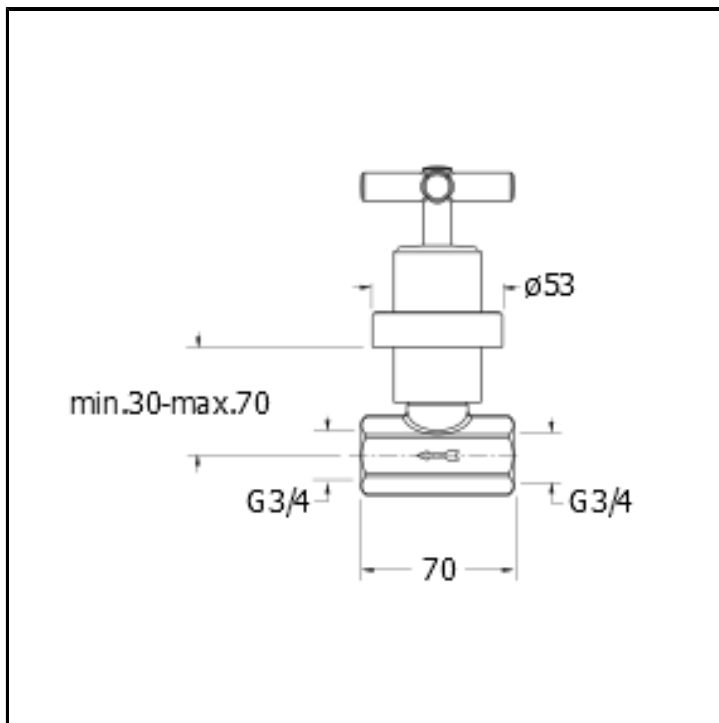

3/4" stopcock

FINITURE

- White matt
- Chrome
- Polished black chrome
- Brushed black chrome
- Polished metallic
- Brushed metallic
- Black matt
- Yellow gold oro
- PVD polished rose gold
- PVD brushed rose gold
- Brushed old brass