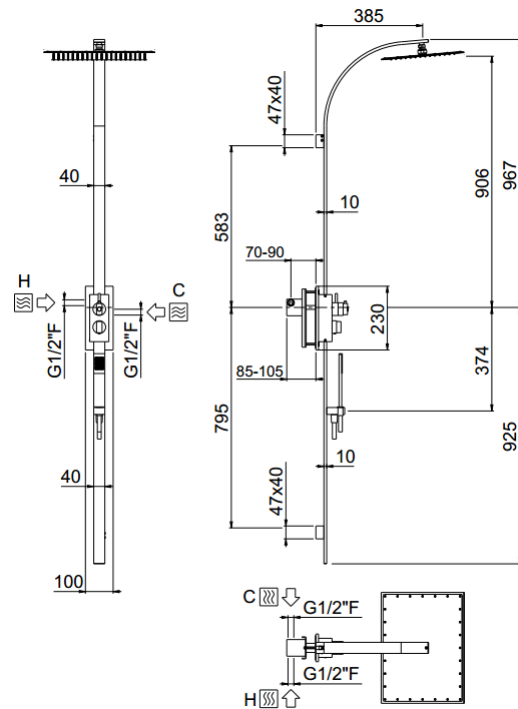

## TECHNICAL INFORMATION

Shower column in brass, with fixed shower holder and half-build-in integrated thermostatic. 3 mm ultra-thin rectangular shower head, 400x300, non-liming, inspectable and serviceable in chromed stainless steel. One jet rectangular hand shower in brass, non-liming, inspectable and serviceable. Smooth anti-torsion PVC flexible hose cm150. CHROME

## SPARE PARTS

ORIC060  
Deviatore  
Diverter

ORIC006  
Termostatica  
Thermostatic  
T°

## TECHNICAL DRAWING