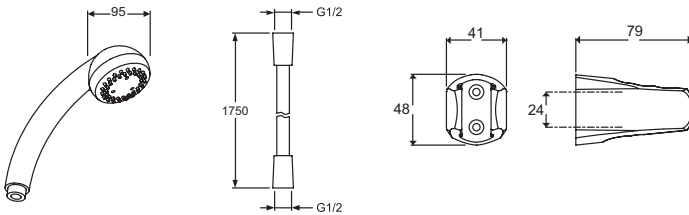

E14331

Collection: BASIC 2

Finish*:

CP - Chrome

Main features:

Features

- **WEIGHT:** 0.7 kg
- **INSTALLATION TYPE:** Wall-mount

- **MATERIAL:** Metal

- Shower set with ABS wall support - 3 positions, double-interlock metallic hose 1.75 m and 3-spray anti-scale handshower

Consumer benefits

- **EASY CARE:** Thanks to the flexible nozzles that prevent scale from settling

Installation benefits

- **EASIER INSTALLATION:** Spacers make bar installation easier

Technical drawing

Product Specification: Shower set. E14331. Collection: BASIC 2. WEIGHT: 0.7 kg. MATERIAL: Metal. INSTALLATION TYPE: Wall-mount. Shower set with ABS wall support - 3 positions, double-interlock metallic hose 1.75 m and 3-spray anti-scale handshower.