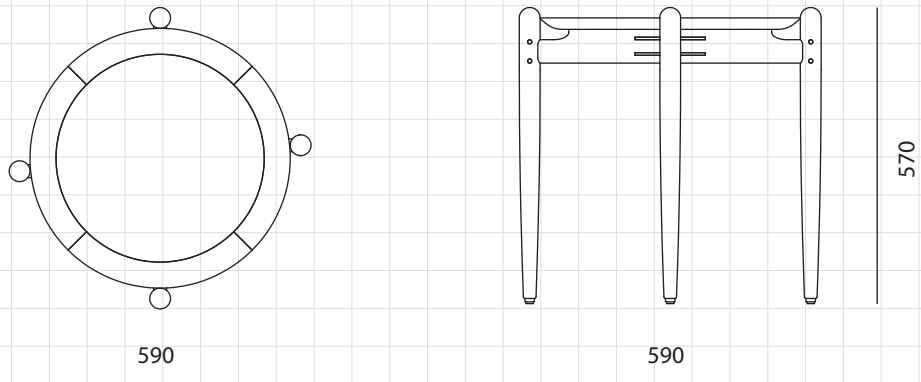

## Slow Folding Tray Table

**CODE** SL-T230  
**DIMENSIONS** C590 x H570mm

**NET WEIGHT** kg

**ENVIRONMENT** Indoor

**MATERIALS** Solid wood frame, veneer laminate top, bronze finished stainless steel

\*Please refer to website or contact your local representative for complete material swatches.

SHIPPING	Package	Assembled		
	Package Qty	1 pcs/box		
	Packaging	Measurement (mm)	Volume (cbm)	Gross Weight (kg)
	FCL	W715 x D635 x H190	0.09	
	LCL/AIR	W735 x D655 x H285	0.14	