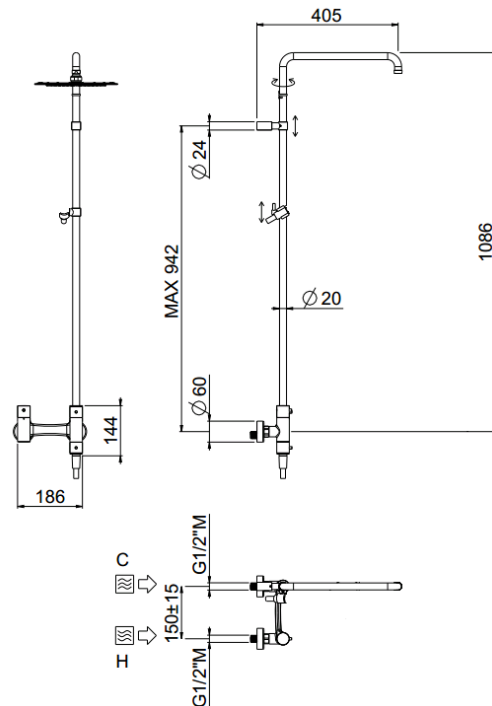

## TECHNICAL INFORMATION

Bridge shower column including exposed thermostatic mixer with diverter, turning bar with adjustable mounting, without shower and shower head. Smooth double anti-torsion PVC flexible hose, cm 150. CHROME

## PICTURE

## TECHNICAL DRAWING

## SPARE PARTS

ORIC020  
deviazione dx  
right diverter

ORIC024  
deviazione sx  
left diverter

ORIC013  
T°