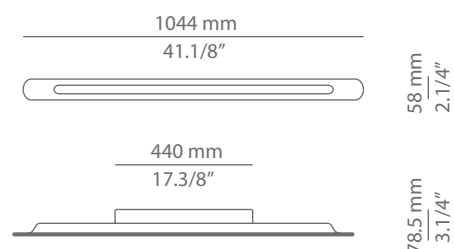

SMILE

A-3350A / A-3351A / A-3352A
wall lamp

Date	Type
Project	
Location	
Model #	Quantity
Specifier	

Description

Linear metallic wall lamp providing direct and indirect light.

Translucent acrylic top and bottom diffuser.

Front metal plate with an acrylic diffuser aperture.

Pictures above might not show the specified dimensions or material. They are for illustration purposes only.

Ordering information

Product Code	Lamp	Finish	Optional
■ A-3350A	■ Electronic Fluorescent / 24W / T5 ▶ A 230V (not included) Non Dimmable	■ 22 CH Chrome ■ 74 WH White ■ CUSTOM	■ Laser cut signage (minimum order 25 units required)

SMILE

A-3350A / A-3351A / A-3352A
wall lamp

Date	Type
Project	
Location	
Model #	Quantity
Specifier	

Ordering information

Product Code	Lamp
■ A-3351A	■ Electronic Fluorescent / 39W / T5 ▶ A Universal Voltage (not included) Non Dimmable

Finish	Optional
■ 22 CH Chrome ■ 74 WH White ■ CUSTOM	■ Laser cut signage (minimum order 25 units required)

Product Code	Lamp
■ A-3352A	■ Electronic Fluorescent / 54W / T5 ▶ A Universal Voltage (not included) Non Dimmable