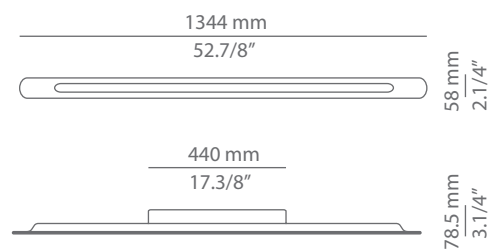

Product Code	Lamp
■ A-3352A	■ Electronic Fluorescent / 54W / T5 ▶ A Universal Voltage (not included) Non Dimmable

Finish	Optional
■ 22 CH Chrome ■ 74 WH White ■ CUSTOM	■ Laser cut signage (minimum order 25 units required)