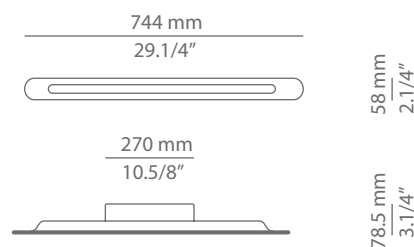

SMILE

A-3350A / A-3351A / A-3352A
wall lamp

Date	Type
Project	
Location	
Model #	Quantity
Specifier	

Description

Linear metallic wall lamp providing direct and indirect light.

Translucent acrylic top and bottom diffuser.

Front metal plate with an acrylic diffuser aperture.

Pictures above might not show the specified dimensions or material. They are for illustration purposes only.

Ordering information

Product Code	Lamp	Finish	Optional
■ A-3350A	■ Electronic Fluorescent / 24W / T5 ▶ A 230V (not included) Non Dimmable	■ 22 CH Chrome ■ 74 WH White ■ CUSTOM	■ Laser cut signage (minimum order 25 units required)

SMILE

A-3350A / A-3351A / A-3352A
wall lamp

Date	Type
Project	
Location	
Model #	Quantity
Specifier	

Ordering information

Product Code	Lamp
■ A-3351A	■ Electronic Fluorescent / 39W / T5 ▶ A Universal Voltage (not included) Non Dimmable