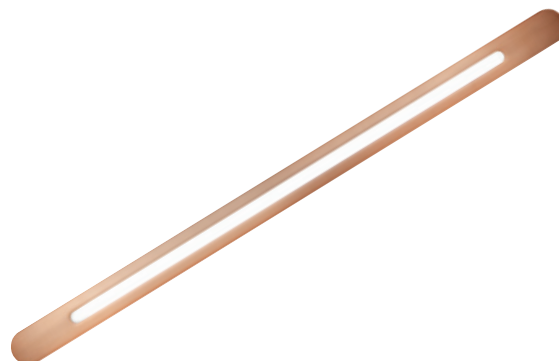

SMILE

A-3350A / A-3351A / A-3352A
wall lamp

Date	Type
Project	
Location	
Model #	Quantity
Specifier	

Description

Linear metallic wall lamp providing direct and indirect light.

Translucent acrylic top and bottom diffuser.

Front metal plate with an acrylic diffuser aperture.

Pictures above might not show the specified dimensions or material. They are for illustration purposes only.

Ordering information

Product Code	Lamp	Finish	Optional
■ A-3350A	■ Electronic Fluorescent / 24W / T5 ▶ A 230V (not included) Non Dimmable	■ 22 CH Chrome ■ 74 WH White ■ CUSTOM	■ Laser cut signage (minimum order 25 units required)

SMILE

A-3350A / A-3351A / A-3352A
wall lamp

Date	Type
Project	
Location	
Model #	Quantity
Specifier	

Ordering information

Product Code	Lamp
■ A-3351A	■ Electronic Fluorescent / 39W / T5 ▶ A Universal Voltage (not included) Non Dimmable