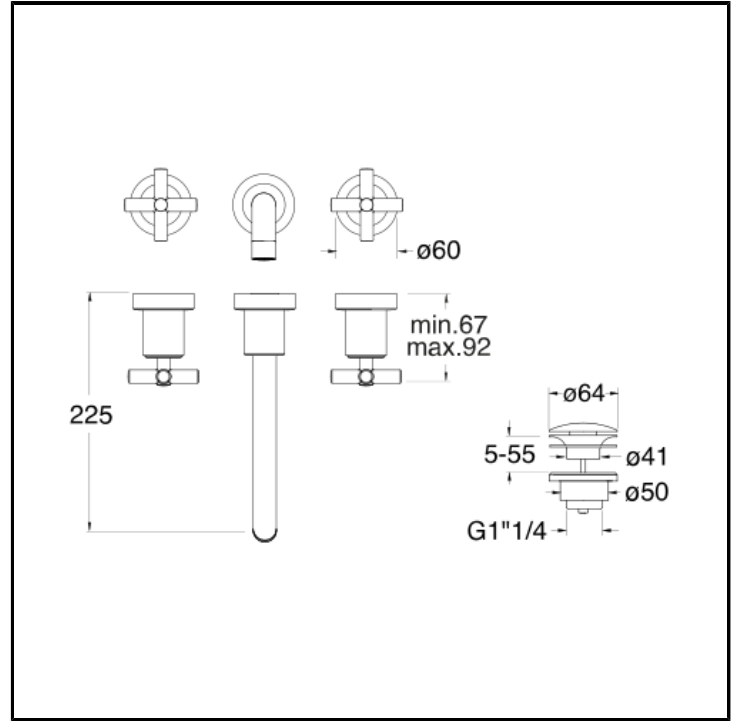

Wall mounted basin mixer LARGE external parts for CRICS233 (side controls) - CRICS234 (right side) with 1"1/4 Up&Down waste

## FEATURES (MODEL NAME SIDE)

- Large