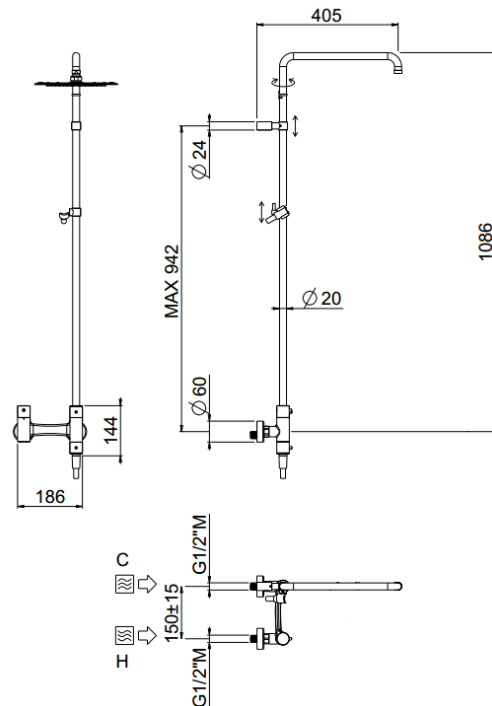

Così

Così single shower column
01-0700-CR

TECHNICAL INFORMATION

Bridge shower column including exposed mixer with diverter, turning bar with adjustable mounting, without shower and shower head. Smooth double anti-torsion PVC flexible hose, cm 150. CHROME

Flow rate:
x rubinetto

PICTURE

SPARE PARTS

ORIC020
deviazione dx
right diverter

ORIC024
deviazione sx
left diverter

ORIC019
T°

FEATURES

rain jet

central jet

side jet

Safe touch

double anti-torsion

adjustable column

TECHNICAL DRAWING

FINISHINGS