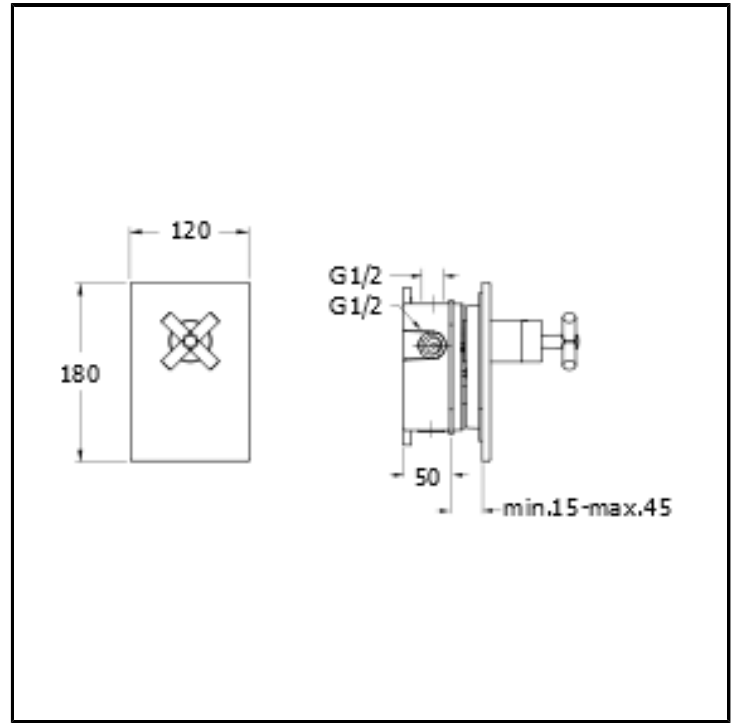

# CRIEV666

Progressive shower mixer external parts for CRICS535 with ABS plate