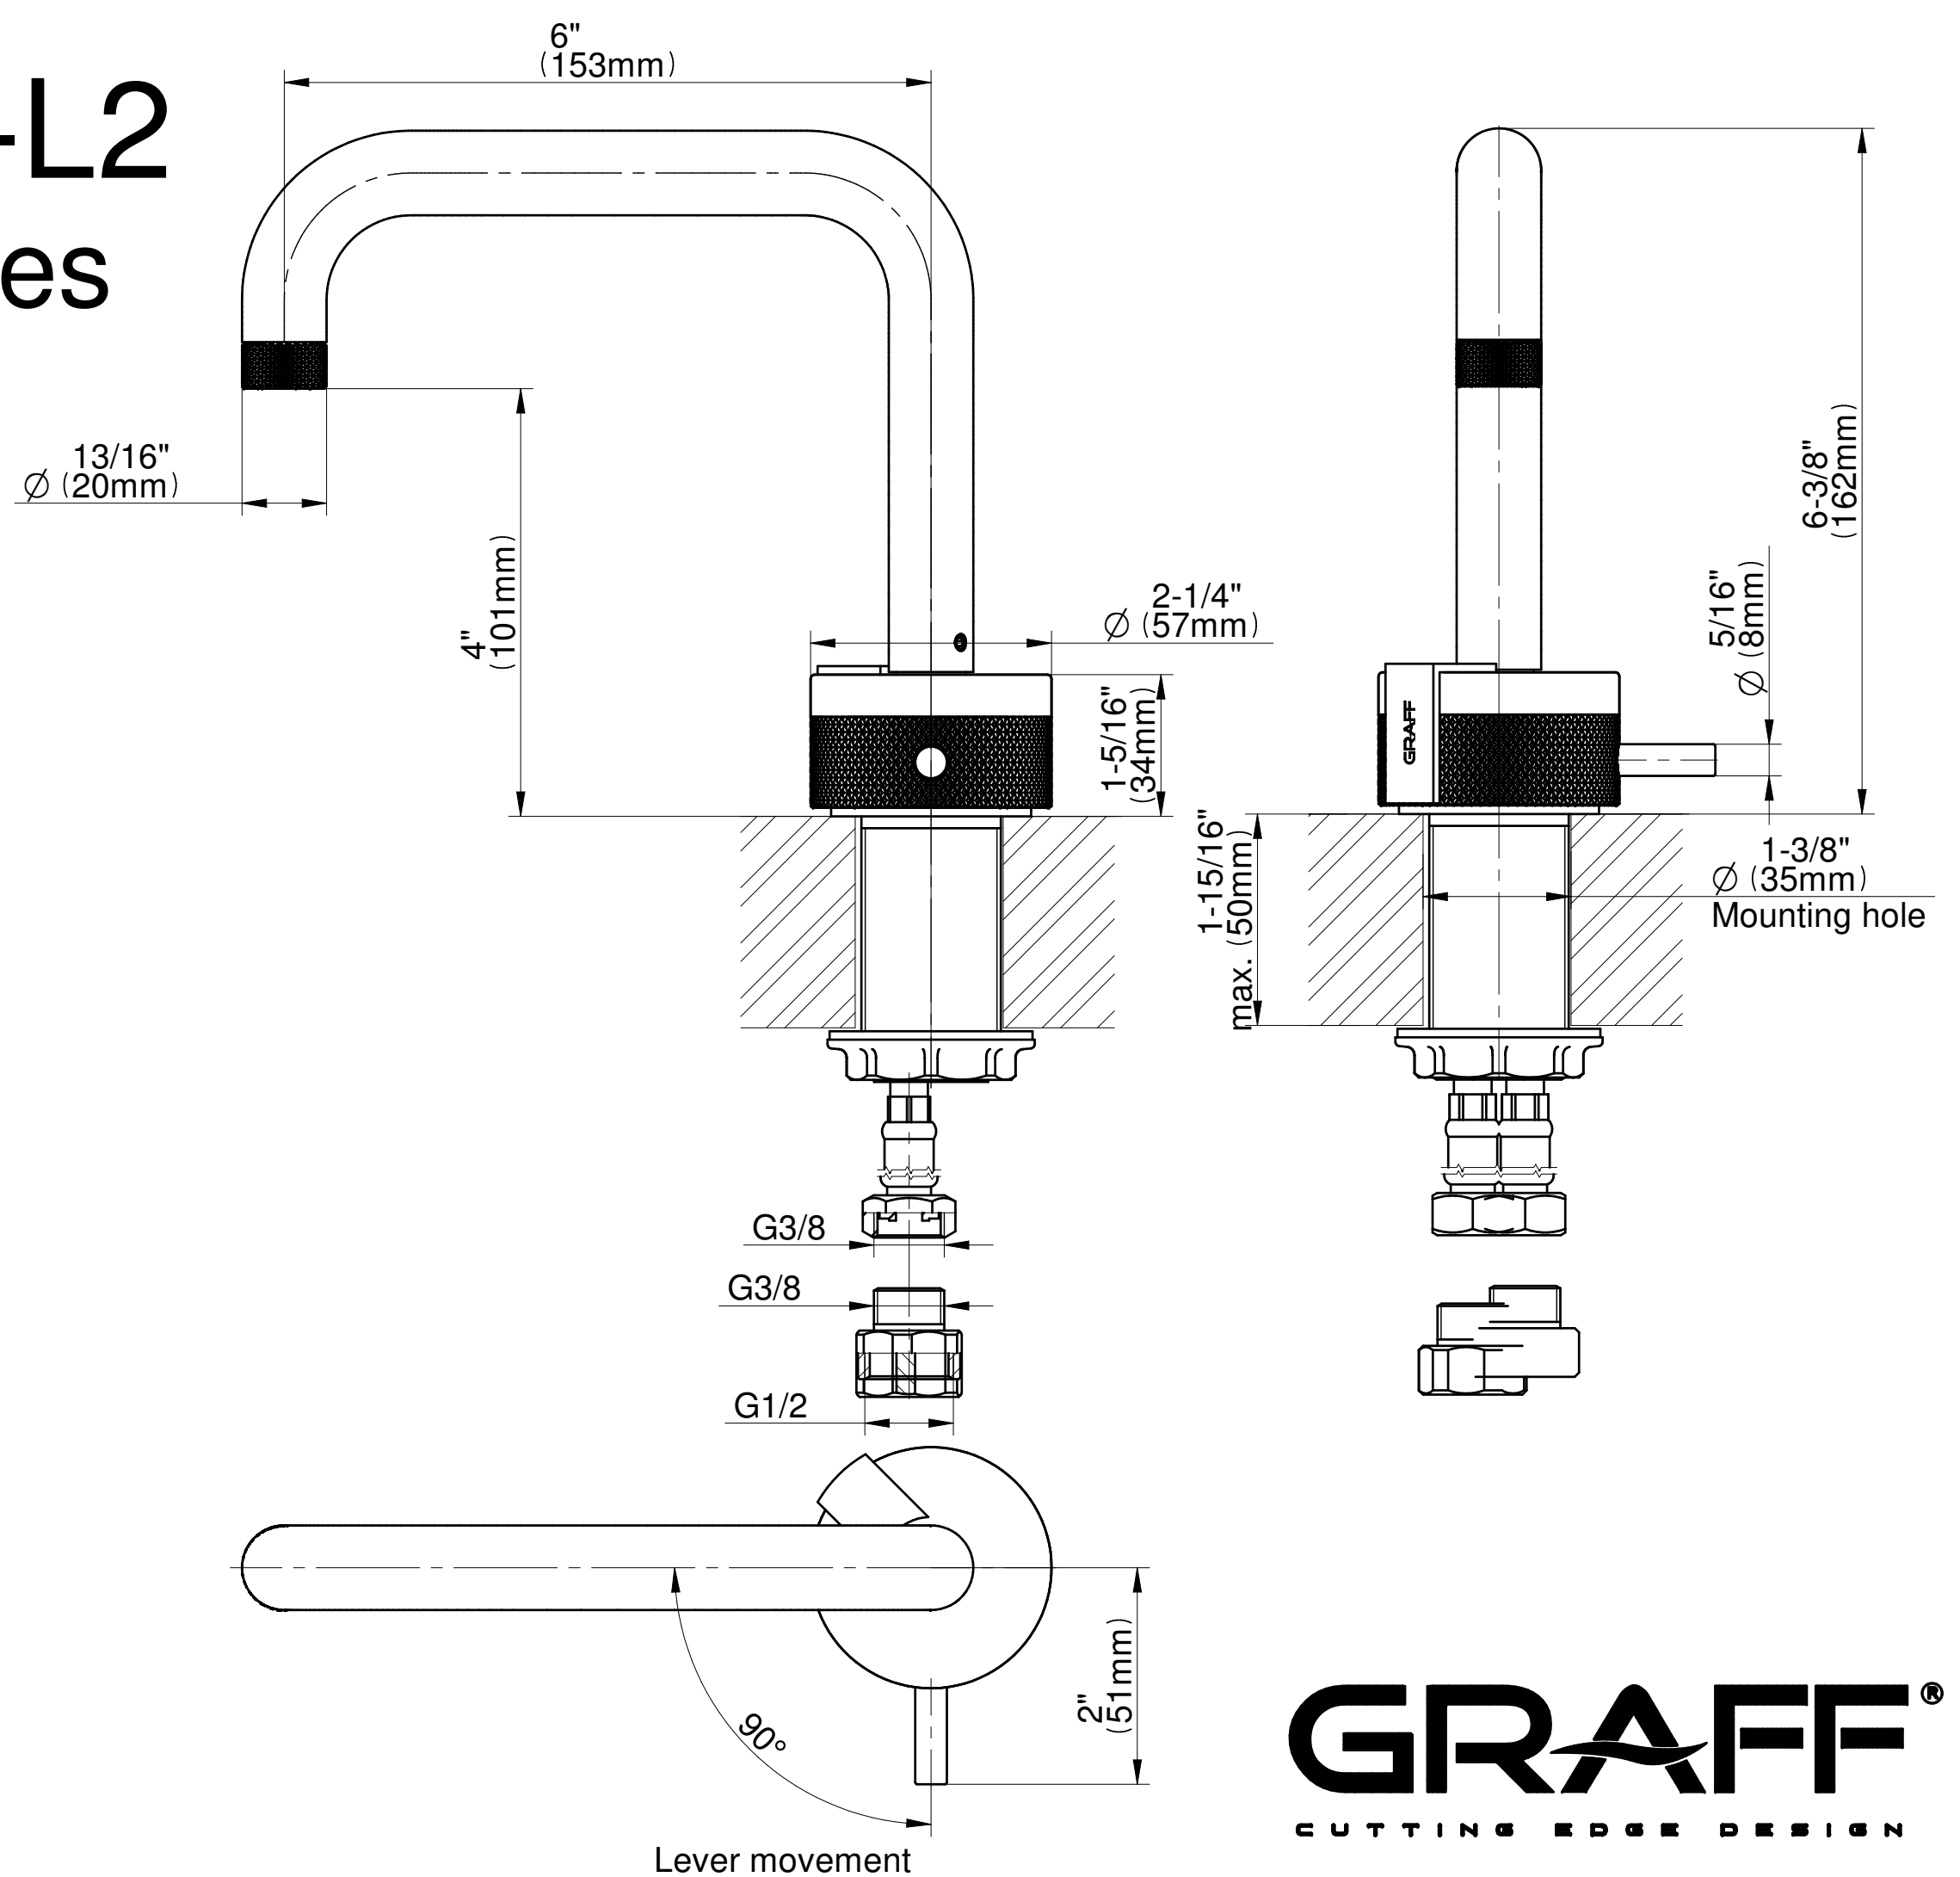

E-11500-L2 MOD+ Series

GRAFF[®]
CUTTING EDGE DESIGN