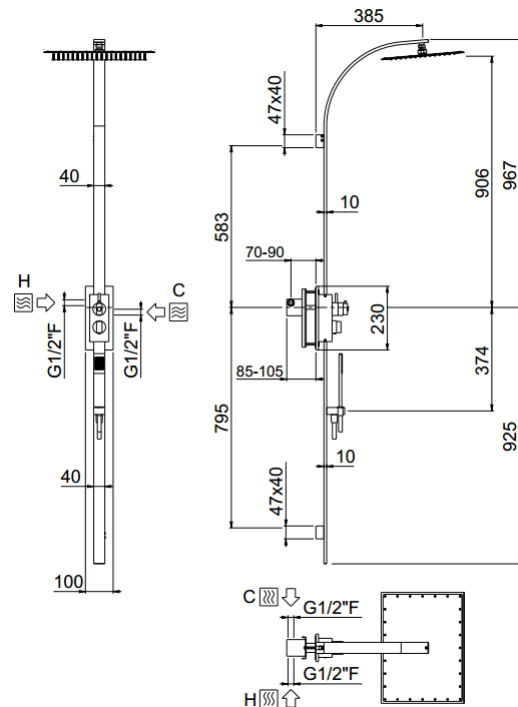

Select

Select, MySlim inspectable shower head
00-1152-CR

TECHNICAL INFORMATION

Shower column in brass, with fixed shower holder and half-build-in integrated thermostatic. 3 mm ultra-thin rectangular shower head, 500x350, non-liming, inspectable and serviceable in chromed stainless steel. One jet rectangular hand shower in brass, non-liming, inspectable and serviceable. Smooth anti-torsion PVC flexible hose cm150. CHROME

Flow rate:
x rubinetto

PICTURE

SPARE PARTS

ORIC060
Deviatore
Diverter

ORIC006
Termostatica
Thermostatic
T°

FEATURES

Rain jet

Safe touch

double anti-torsion

inspectable rectangular

TECHNICAL DRAWING

FINISHINGS