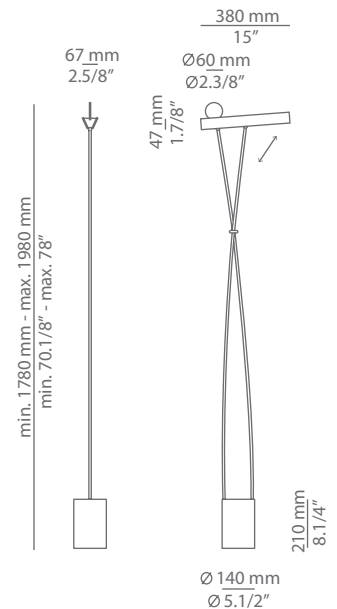

### Description

Metallic floor lamp with indirect up light and some downlight.  
Adjustable stem structure allows the head tilt at different angles.  
Dimmer on the base and on/off foot switch.  
Placement of the decorative ring is optional (Golden Accent).

Pictures above might not show the specified dimensions or material. They are for illustration purposes only.

### Ordering information

Product Code	Lamp	Finish
P-3568	LED 2x17W (3000K / Ang. 120° / >80 CRI / 700mA) <span style="color: green;">A+</span> Universal Voltage (included) Typ* 4120 lumens Dimmer on the base and on/off foot switch	26 BLK Black CUSTOM