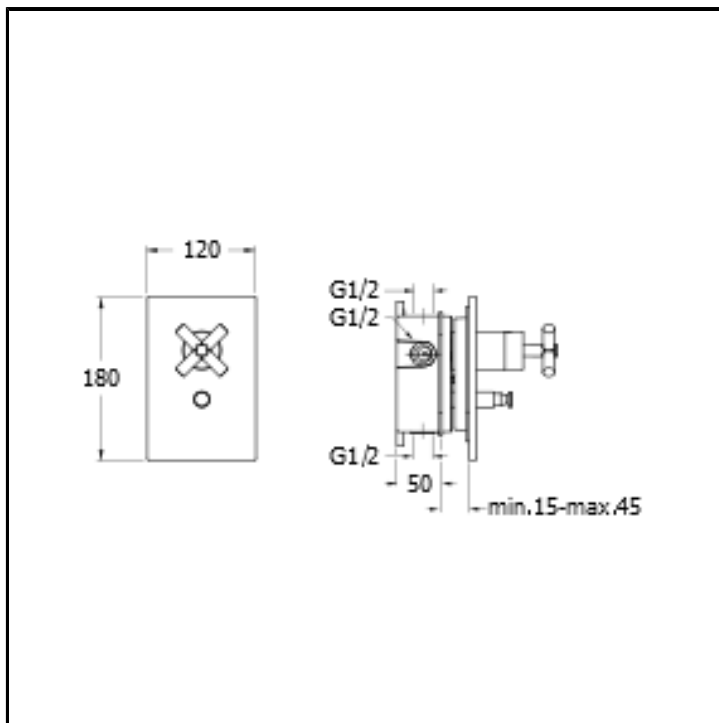

Progressive bath/shower mixer external parts for CRICS535 with 2 outlet diverter and ABS plate

FINITURE

 Chrome

CHARACTERISTICS

-

COMMAND

- Progressive

INSTALLATION