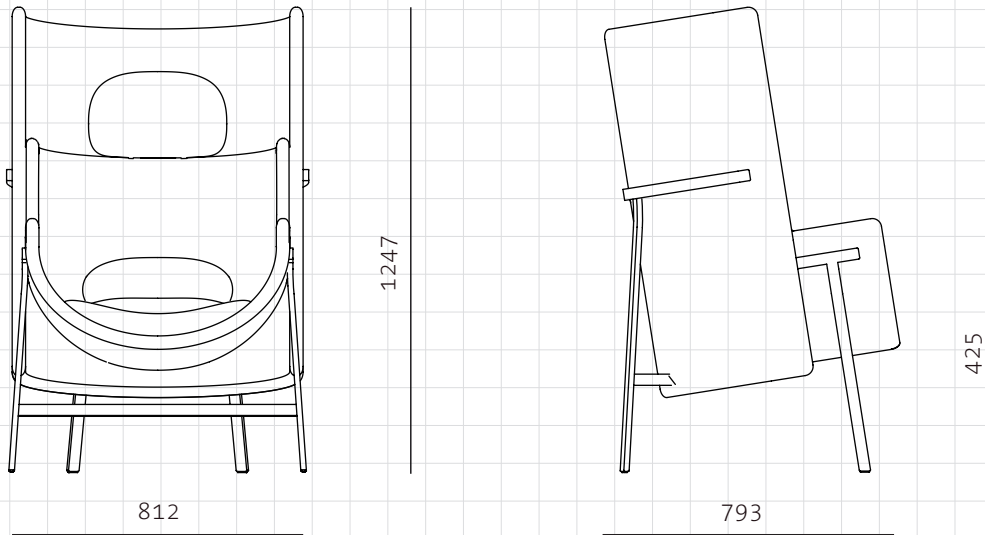

Kite Highback Chair-Deep

CODE
DIMENSIONS

KT-S120-D
W812 x D793 x H1247mm
Seating height: 425mm

NET WEIGHT
ENVIRONMENT
MATERIALS

37.0 kg
Indoor
Powder coated steel frame, upholstered shell

*Please refer to website or contact your local representative for complete material swatches.

SHIPPING

Package	Assembled		
Package Qty	1 pcs/box		
Packaging	Measurement (mm)	Volume (cbm)	Gross Weight (kg)
FCL	W897 x D878 x H1352	1.06	49.54
LCL/AIR	W937 x D918 x H1442	1.24	59.53