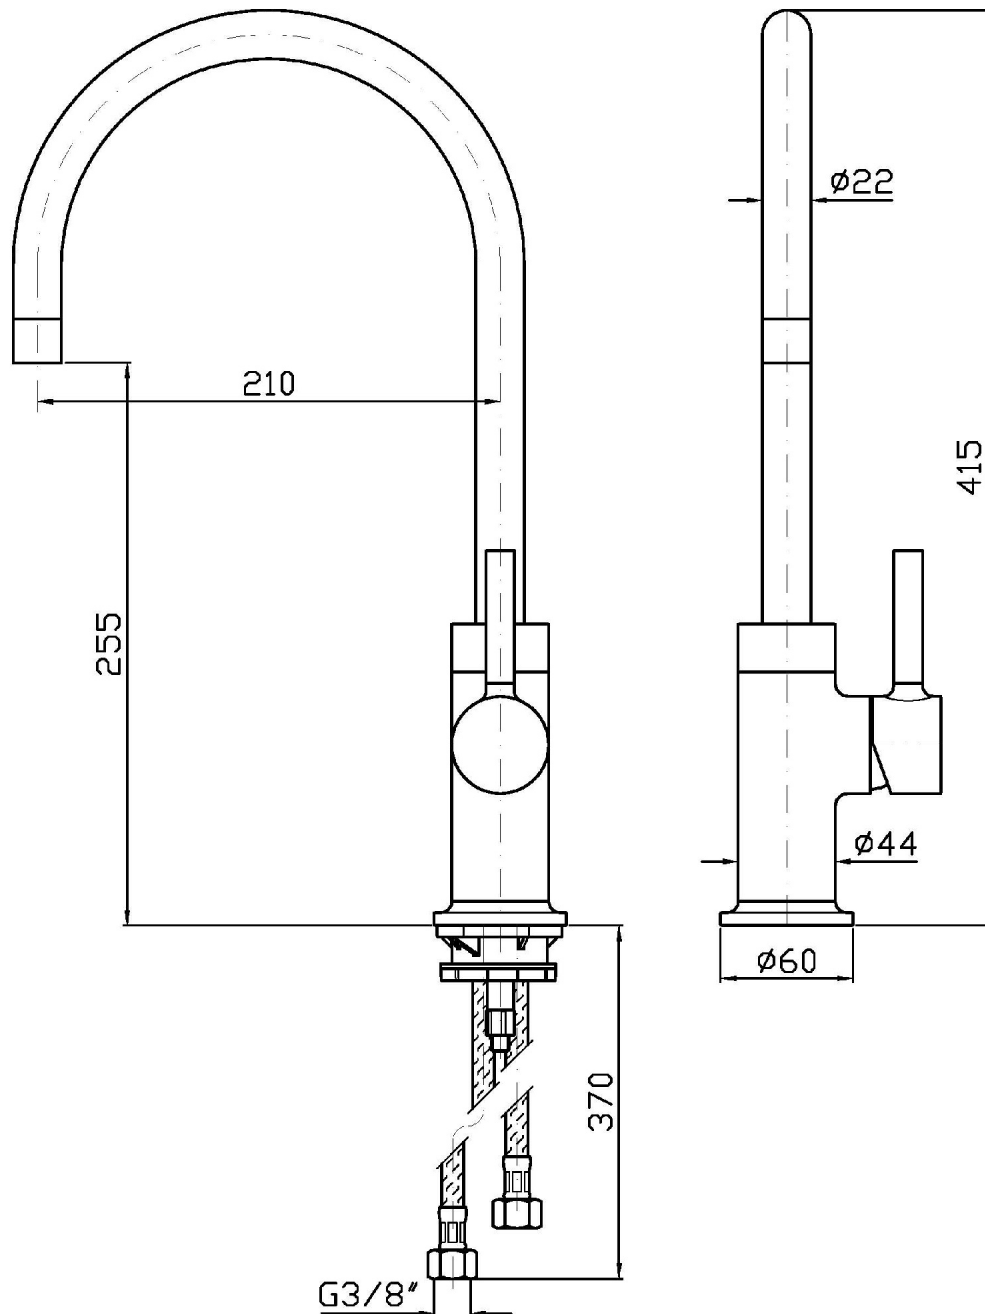

Pan Style single lever sink mixer with swivel spout, aerator, flexible tails.

Finiture / Finishes

Cromo / Chrome

KITCHEN

ZP6358

Disegno Complessivo / Overall Drawing

KITCHEN

ZP6358

Esplosi / Exploded

KITCHEN

ZP6358

Portate / Flowrates (lt/min)

PRESSIONE PRESSURE	1 BAR	2 BAR	3 BAR	4 BAR	5 BAR
LAVELLO CON DOCETTA P1 SINK WITH SPRAY	3,3	4,9	6	6,9	7,7
P2					
P3					
P4					
P5					

KITCHEN

ZP6358

Pesi e Misure / Weights and Sizes

Peso (Kg) Weight (lb)	3,10 (Kg)	6,83 (lb)
Volume test (dc3) - (in3)	13,34 (dc3)	814,06 (in3)
h (mm) - (in)	90,00 (mm)	3,54 (in)
L1 (mm) - (in)	285,00 (mm)	11,22 (in)
L2 (mm) - (in)	520,00 (mm)	20,47 (in)