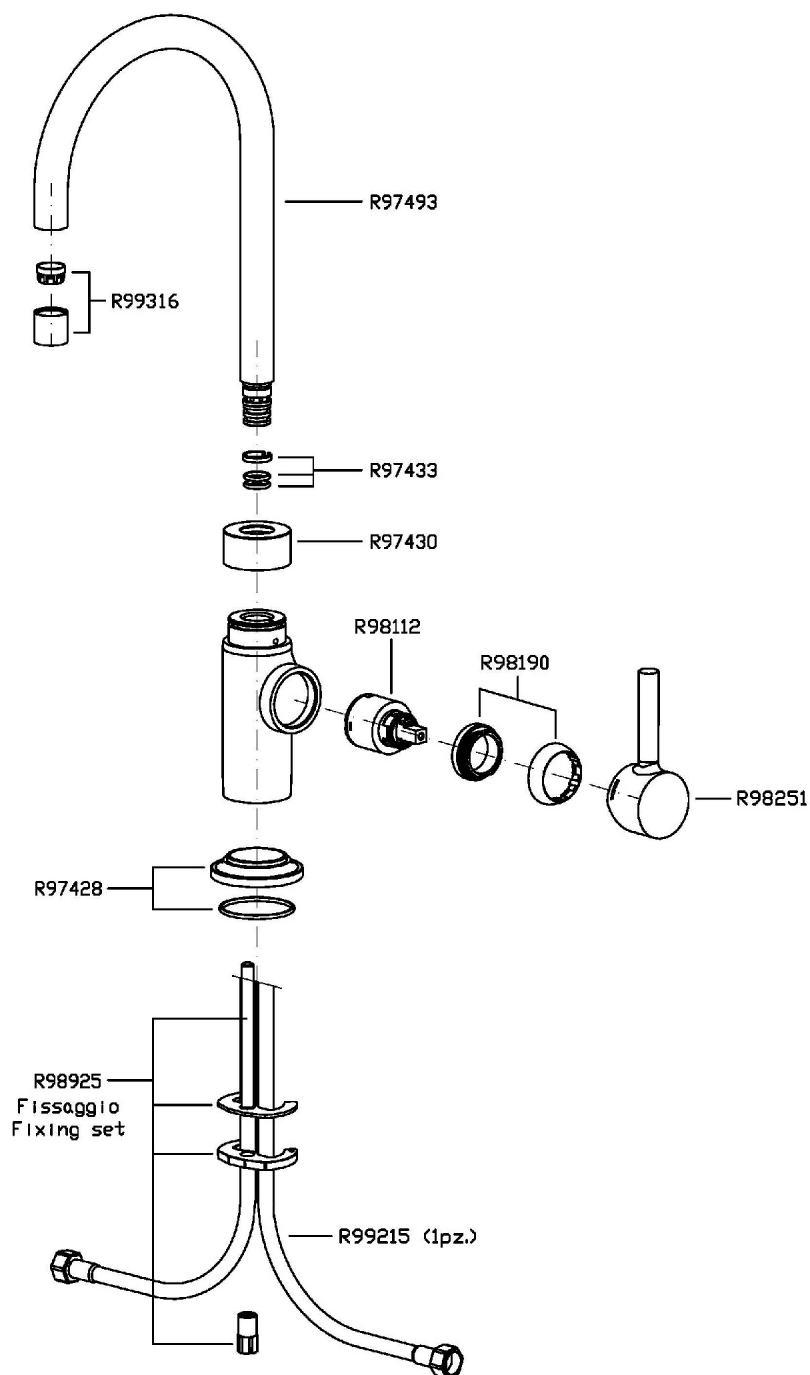

Pan Style single lever sink mixer with swivel spout, aerator, flexible tails.

Finiture / Finishes

Cromo / Chrome

KITCHEN

ZP6358

Disegno Complessivo / Overall Drawing

KITCHEN

ZP6358

Esplosi / Exploded

KITCHEN

ZP6358

Portate / Flowrates (lt/min)

PRESSIONE PRESSURE	1 BAR	2 BAR	3 BAR	4 BAR	5 BAR
LAVELLO CON DOCETTA P1 SINK WITH SPRAY	3,3	4,9	6	6,9	7,7
P2					
P3					
P4					
P5					

KITCHEN

ZP6358

Pesi e Misure / Weights and Sizes

Peso (Kg) Weight (lb)	3,10 (Kg)	6,83 (lb)
Volume test (dc3) - (in3)	13,34 (dc3)	814,06 (in3)
h (mm) - (in)	90,00 (mm)	3,54 (in)
L1 (mm) - (in)	285,00 (mm)	11,22 (in)
L2 (mm) - (in)	520,00 (mm)	20,47 (in)