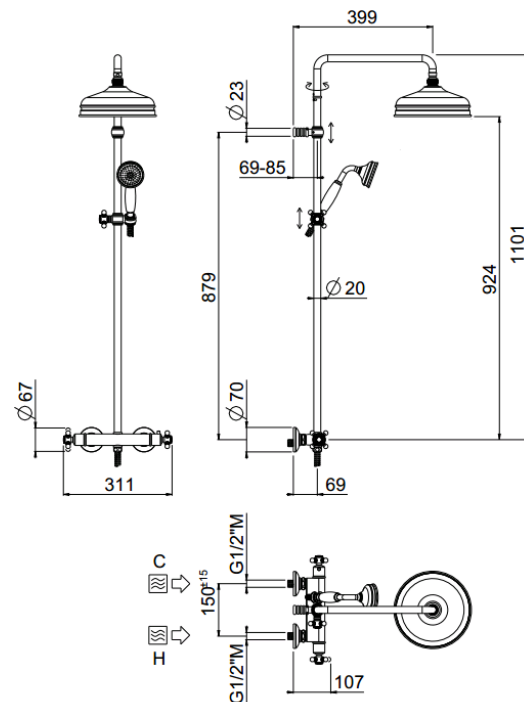

## TECHNICAL INFORMATION

Traditional shower column including exposed thermostatic mixer with diverter, turning bar with adjustable mounting. Traditional non-liming inspectable shower head, Ø220, in brass/stainless steel. One jet traditional non-liming inspectable shower with curved elbow in brass. Double spiral flexible hose in brass, cm 150. CHROME

## FEATURES

Rain jet

Non-liming

adjustable  
column

## TECHNICAL DRAWING