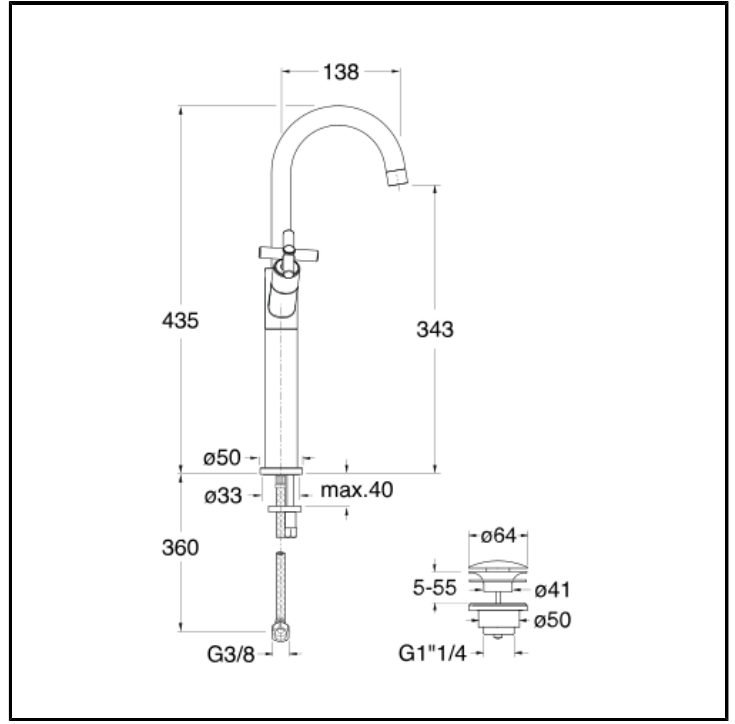

Basin mixer TALL with 1"1/4 Up&Down waste

FINITURE

- White matt
- Chrome
- Polished black chrome
- Brushed black chrome
- Polished metallic
- Brushed metallic
- Black matt
- Yellow gold oro
- PVD polished rose gold
- PVD brushed rose gold
- Brushed old brass

FEATURES (MODEL NAME SIDE)

- Tall

FEATURES FROM TECHNOLOGIES

-
-

COMMAND

- Monocontrol

INSTALLATION

- Wall