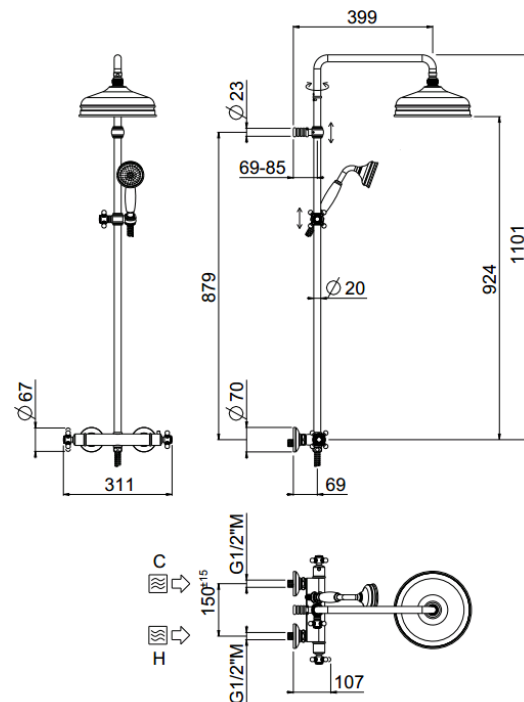

Colonial Rigoletto

Colonial Rigoletto
00-1824-CR

TECHNICAL INFORMATION

Traditional shower column including exposed thermostatic mixer with diverter, turning bar with adjustable mounting. Traditional non-liming inspectable shower head, Ø270, in brass/stainless steel. One jet traditional non-liming inspectable shower with curved elbow in brass. Double spiral flexible hose in brass, cm 150. CHROME

Flow rate:
x rubinetto

PICTURE

SPARE PARTS

ORIC032
2 vie / ways

ORIC031
T°

FEATURES

Rain jet

Non-liming

adjustable
column

TECHNICAL DRAWING

FINISHINGS