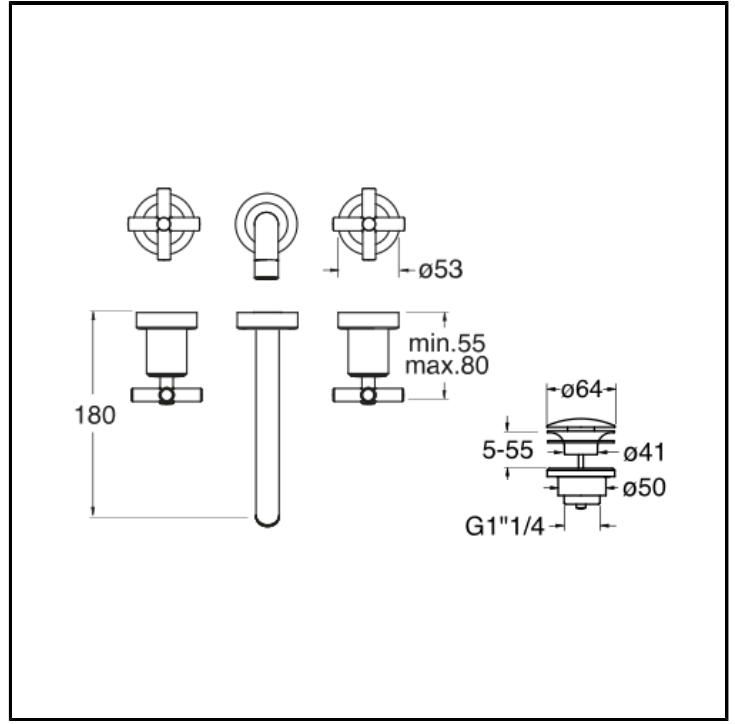

Wall mounted basin mixer REGULAR external parts for CRICS233 (side controls) - CRICS234 (right side) with 1"1/4 Up&Down waste