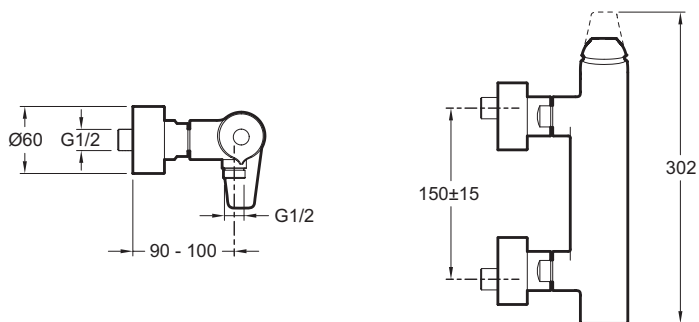

E97368

Collection: AVID

Finish*:

CP - Chrome

Main features:

Features

- WEIGHT: 3.5 kg
- INSTALLATION TYPE: 2 holes
- CONNECTION: With connectors and wall escutcheons
- INSTALLATION TYPE: 2 holes
- Non-return valve on shower outlet
- MATERIAL: Brass
- TYPE: Single-lever
- MECHANISM: Ceramic disc cartridge
- MECHANISM GUARANTEE: 5 years

Consumer benefits

- DESIGNED TO LAST: One-piece, all brass mixer. Metal handle and cartridge pin provide greater resistance.

Technical drawing

Product Specification: Single-lever wall shower mixer. E97368. Collection: AVID. WEIGHT: 3.5 kg. MATERIAL: Brass. INSTALLATION TYPE: 2 holes. TYPE: Single-lever. CONNECTION: With connectors and wall escutcheons. MECHANISM: Ceramic disc cartridge. INSTALLATION TYPE: 2 holes. MECHANISM GUARANTEE: 5 years. Non-return valve on shower outlet.