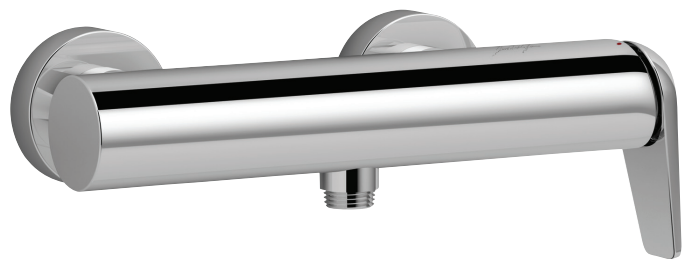

E97368

Collection: AVID

Finish*:

CP - Chrome

Main features:

Features

- WEIGHT: 3.5 kg
- INSTALLATION TYPE: 2 holes
- CONNECTION: With connectors and wall escutcheons
- INSTALLATION TYPE: 2 holes
- Non-return valve on shower outlet
- MATERIAL: Brass
- TYPE: Single-lever
- MECHANISM: Ceramic disc cartridge
- MECHANISM GUARANTEE: 5 years

Consumer benefits

- DESIGNED TO LAST: One-piece, all brass mixer. Metal handle and cartridge pin provide greater resistance.

Technical drawing

Product Specification: Single-lever wall shower mixer. E97368. Collection: AVID. WEIGHT: 3.5 kg. MATERIAL: Brass. INSTALLATION TYPE: 2 holes. TYPE: Single-lever. CONNECTION: With connectors and wall escutcheons. MECHANISM: Ceramic disc cartridge. INSTALLATION TYPE: 2 holes. MECHANISM GUARANTEE: 5 years. Non-return valve on shower outlet.