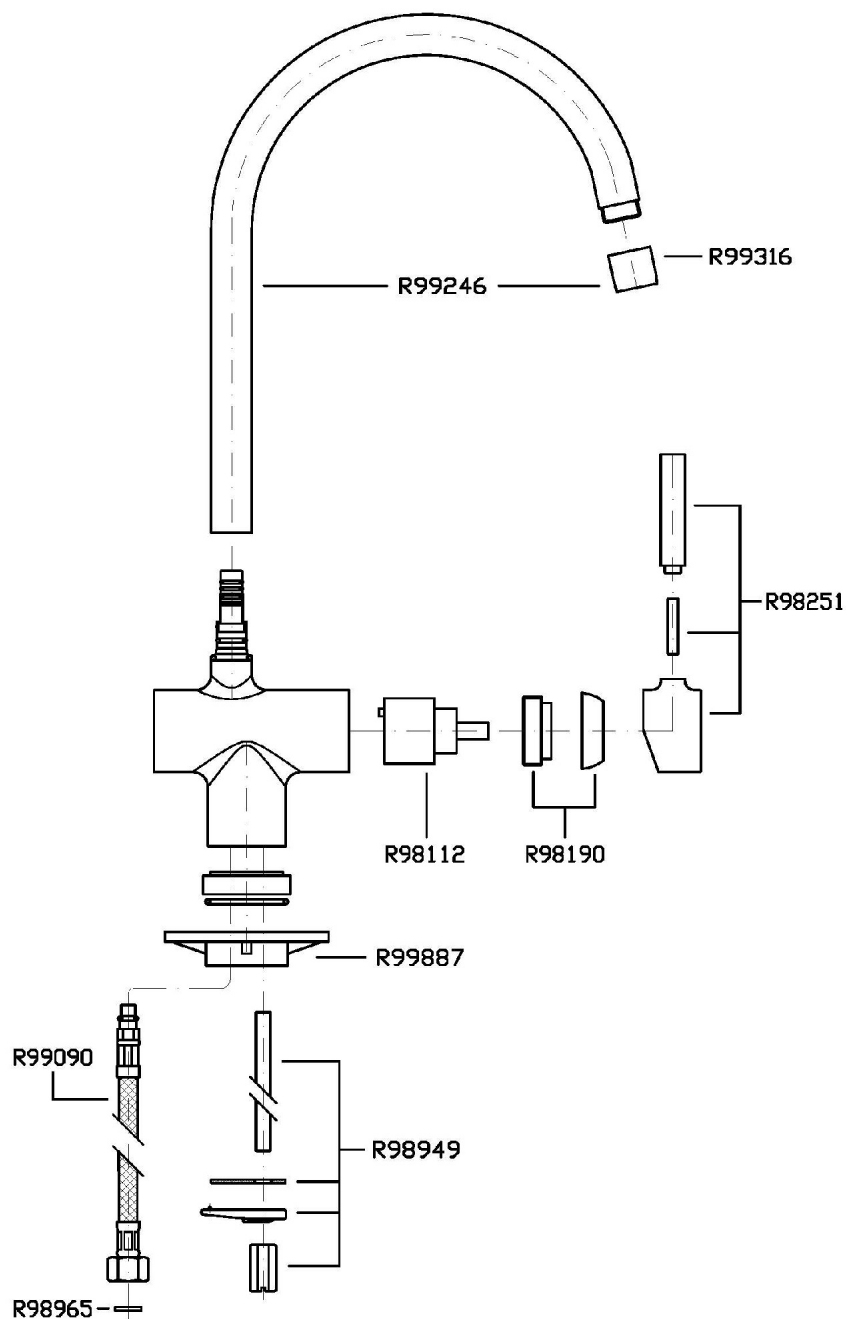

Pan single lever sink mixer with swivel spout, aerator, flexible tails.

Finiture / Finishes

	 C3	 C8	 C40	 C41	 C50	 C51
Cromo / Chrome	Nickel Spazzolato / Brushed Nickel	Nickel Lucido / Polished Nickel	Oro / Gold	Oro spazzolato / Brushed Gold	Metal Black / Metal Black	Metal Black spazzolato / Brushed Metal Black
 W1	 N1					
Bianco Opaco Goffrato / Embossed Matt White	Nero Opaco Goffrato / Embossed Matt Black					

KITCHEN

ZP6284

Disegno Complessivo / Overall Drawing

KITCHEN

ZP6284

Esplosi / Exploded

KITCHEN

ZP6284

Portate / Flowrates (lt/min)

PRESSIONE PRESSURE	1 BAR	2 BAR	3 BAR	4 BAR	5 BAR
LAVELLO SINK	3,3	4,9	6,1	7,1	8
P1					
P2					
P3					
P4					
P5					

KITCHEN

ZP6284

Pesi e Misure / Weights and Sizes

Peso (Kg) Weight (lb)	3,25 (Kg)	7,16 (lb)
Volume test (dc3) - (in3)	15,98 (dc3)	975,16 (in3)
h (mm) - (in)	90,00 (mm)	3,54 (in)
L1 (mm) - (in)	335,00 (mm)	13,19 (in)
L2 (mm) - (in)	530,00 (mm)	20,87 (in)