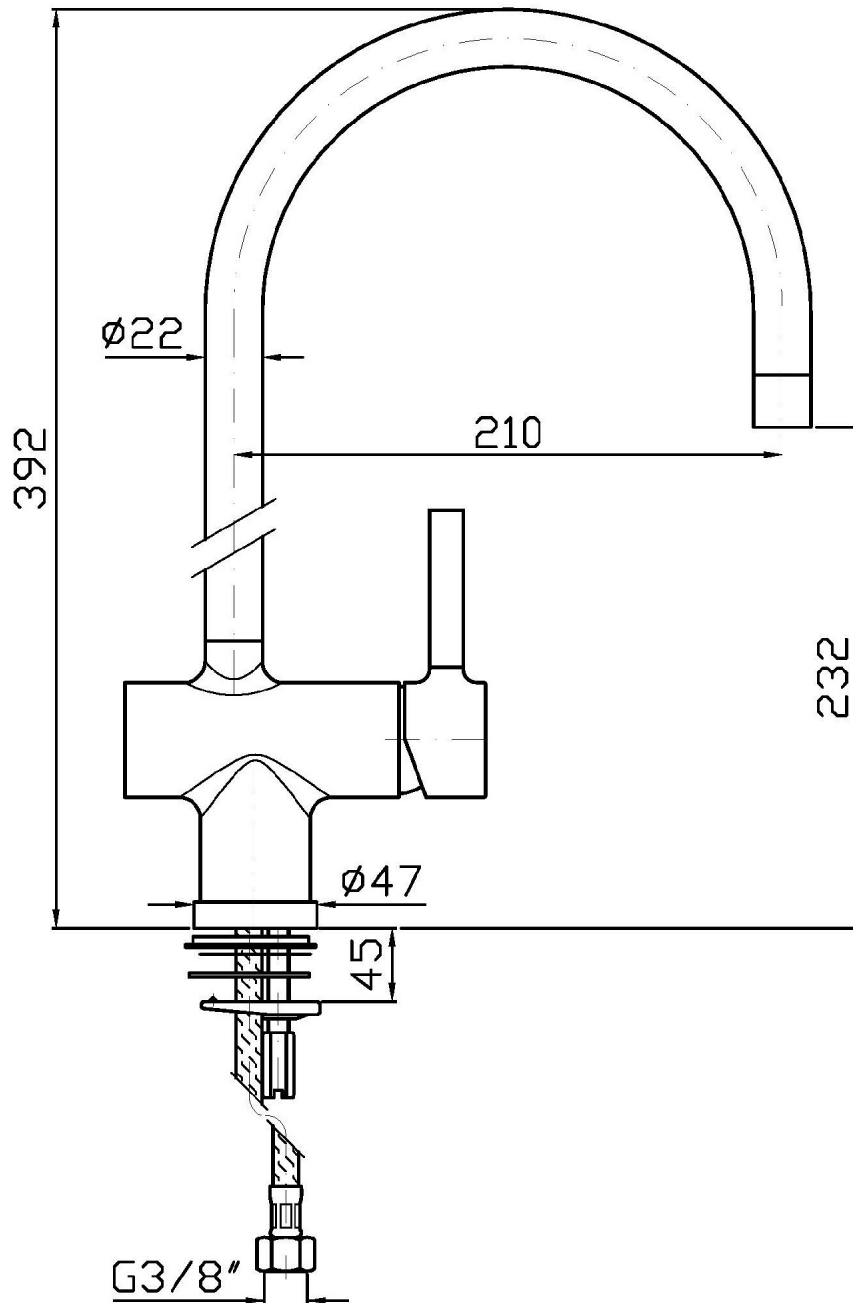

KITCHEN

ZP6284

Disegno Complessivo / Overall Drawing