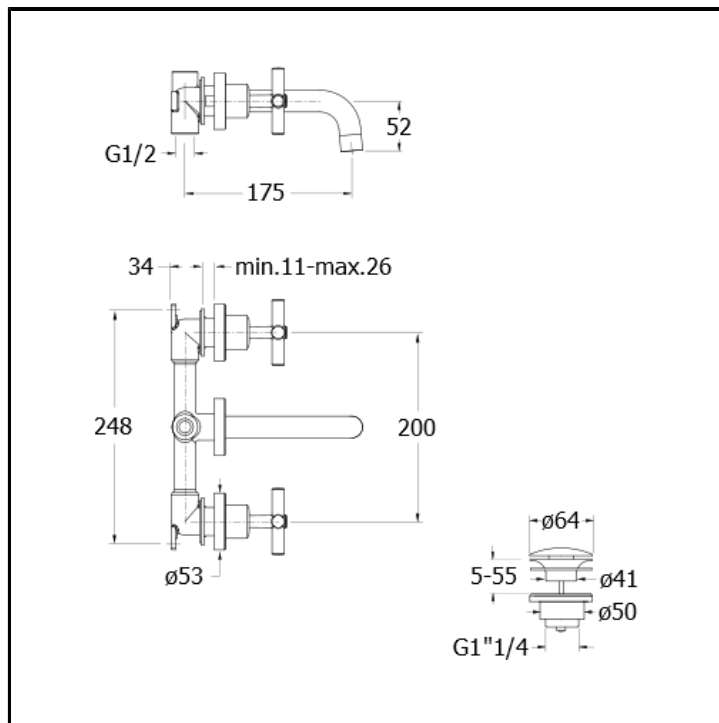

Complete panel mounted basin mixer with 1"1/4 Up&Down waste