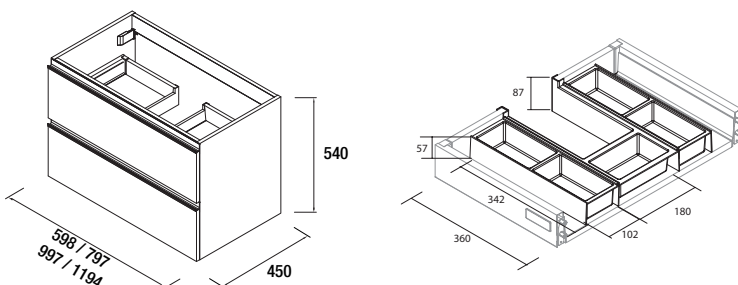

SPIRIT - 2 drawers - 600 / 800 / 1000 / 1200

Materials

- **Front Panels (Thickness = 16mm):**
 - Gloss White, Gloss Grey, Gloss Taupe: Laminated particle board lacquered with UV High Gloss polyester paint.
 - Natural, Bay Pine, Sbiancato, Alsacia: Laminated particle board.
- **Side Panels (Thickness = 16 mm):**
 - Gloss White, Gloss Grey, Gloss Taupe: Laminated particle board lacquered with UV High Gloss polyester paint.
 - Natural, Bay Pine, Sbiancato, Alsacia: Laminated particle board.
- **Internal Structure panels (Thickness = 16mm):** Laminated particle board.

* All panels used in the manufacture of this unit are classed as E-1 grade with low level of formaldehyde content..

*Trim varies according to design: PVC, ABS. (edged with PUR glue)

- **Drawers:** metallic drawer exclusively design "Carbon TX" high-end hidden runners with total extraction, soft close and Side and height adjustment. Maximum load capacity: 30 kgs. Drawer organizer included, with 2 removable trays

Packaging Dimensions and weight (mm).

	600	800	1000	1200
Lenght mm.	645	845	1045	1230
Depth mm.	500			
Height mm.	620			
Net weight Kg.	23	27	32,6	34,1
Gross weight Kg	24,8	30,2	35,7	37,2

Dimensional sketch and free space for water pipe