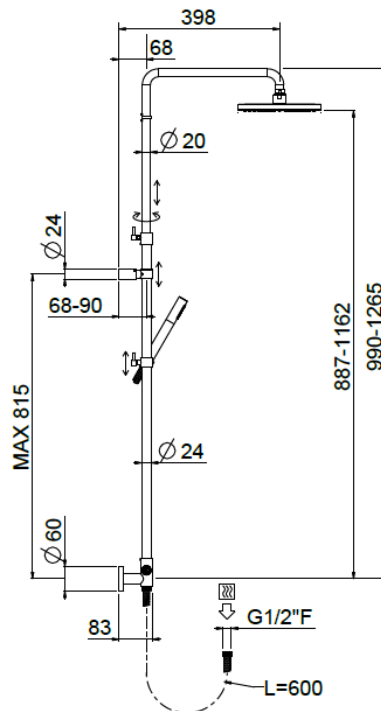

TECHNICAL DRAWING