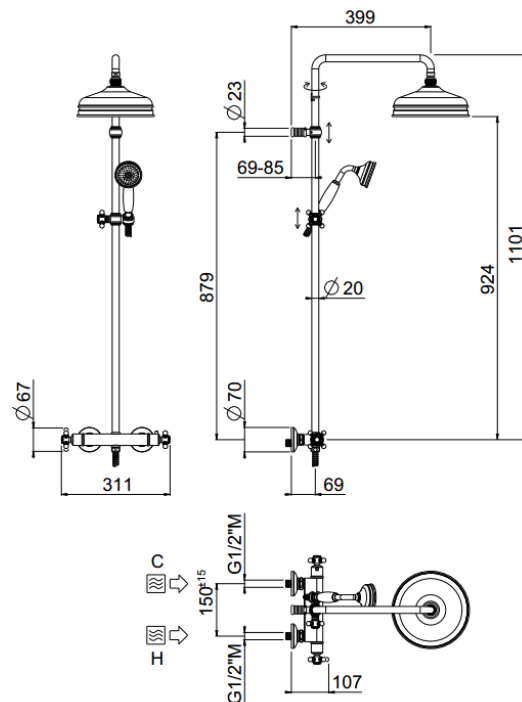

Colonial Rigoletto

Colonial Rigoletto
00-1828-CR

TECHNICAL INFORMATION

Traditional shower column including exposed thermostatic mixer with diverter, turning bar with adjustable mounting. Traditional non-liming inspectable shower head, Ø220, in brass/stainless steel. 5 jets traditional non-liming inspectable shower with curved elbow in brass. Double spiral flexible hose in brass, cm 150. CHROME

rain jet +
hydromassage

soft shower jet

rain jet + soft

Non-liming

adjustable
column

TECHNICAL DRAWING

FINISHINGS