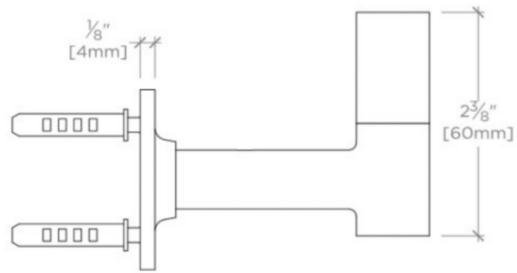

PRODUCT FEATURES

- All mounting hardware included
- Solid brass construction
- Stocked in Chrome, Nickel, Brass and Dark Nickel

BOND

Bond Robe Hook

BRH001

TOP VIEW SCALE: 6"=1'-0"

ISO VIEW SCALE: 6"=1'-0"

FRONT VIEW SCALE: 6"=1'-0"

SIDE VIEW SCALE: 6"=1'-0"