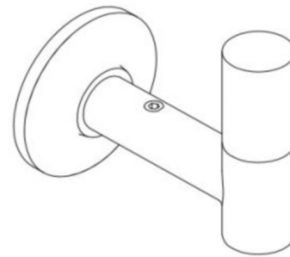

BOND

Bond Robe Hook

BRH001

TECHNICAL DETAILS

Primary Material: Brass

INSPIRATION

Modern bath designs infused with rare soul and artistry. Explore a range of statement-making elements: fittings, washstands, mirrors and more.

PRODUCT FEATURES

- All mounting hardware included
- Solid brass construction
- Stocked in Chrome, Nickel, Brass and Dark Nickel

BOND

Bond Robe Hook

BRH001

TOP VIEW SCALE: 6"=1'-0"

ISO VIEW SCALE: 6"=1'-0"

FRONT VIEW SCALE: 6"=1'-0"

SIDE VIEW SCALE: 6"=1'-0"