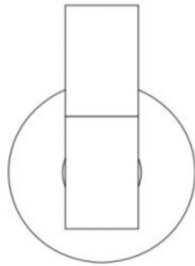

PRODUCT FEATURES

- All mounting hardware included
- Solid brass construction
- Stocked in Chrome, Nickel, Brass and Dark Nickel

BOND

Bond Robe Hook

BRH001

TOP VIEW SCALE: 6"=1'-0"

ISO VIEW SCALE: 6"=1'-0"

FRONT VIEW SCALE: 6"=1'-0"

SIDE VIEW SCALE: 6"=1'-0"