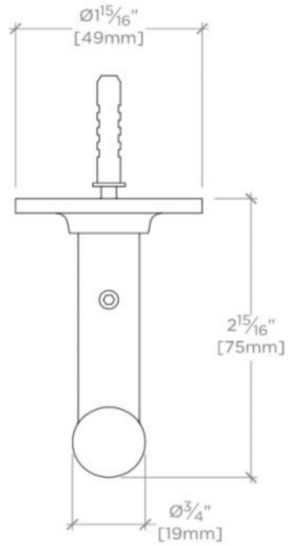

BOND

Bond Robe Hook

BRH001

TECHNICAL DETAILS

Primary Material: Brass

INSPIRATION

Modern bath designs infused with rare soul and artistry. Explore a range of statement-making elements: fittings, washstands, mirrors and more.

PRODUCT FEATURES

- All mounting hardware included
- Solid brass construction
- Stocked in Chrome, Nickel, Brass and Dark Nickel

BOND

Bond Robe Hook

BRH001

TOP VIEW SCALE: 6"=1'-0"

ISO VIEW SCALE: 6"=1'-0"

FRONT VIEW SCALE: 6"=1'-0"

SIDE VIEW SCALE: 6"=1'-0"