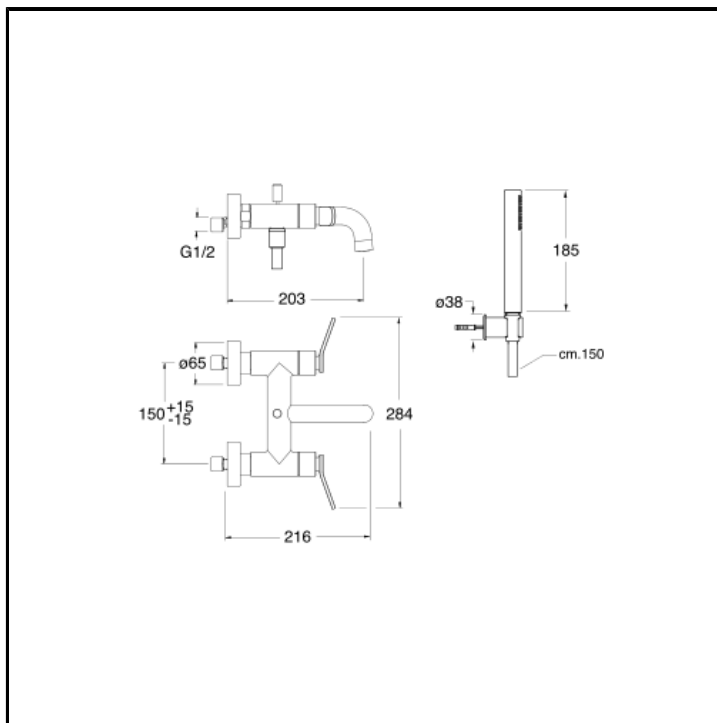

External bath mixer with LONG LIFE flexible hose and metal antilime hand shower

FINITURE

-  Chrome
-  Brushed black chrome
-  PVD polished gold brass
-  PVD brushed gold brass
-  Brushed metallic
-  Black matt
-  PVD polished rose gold
-  PVD brushed rose gold