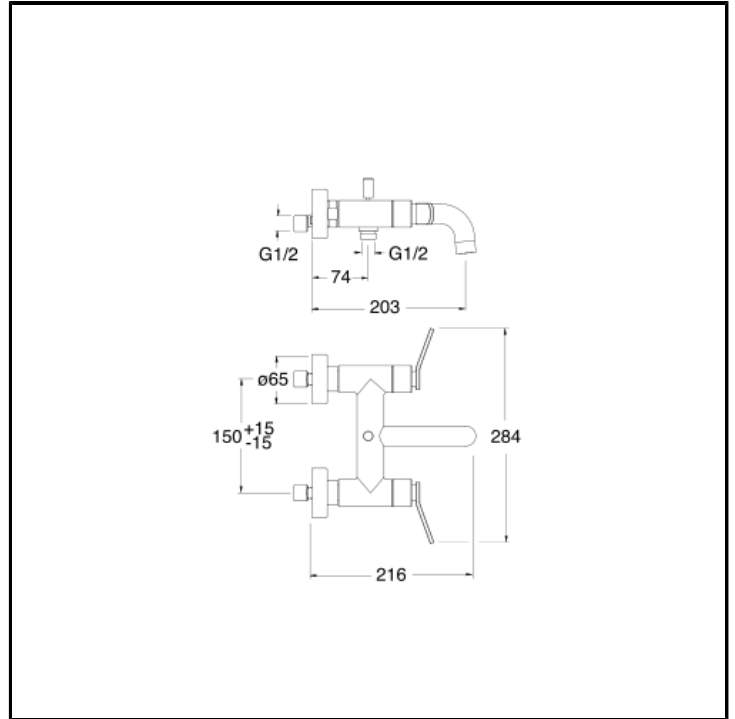

External bath mixer

FINITURE

-  Chrome
-  Brushed black chrome
-  PVD polished gold brass
-  PVD brushed gold brass
-  Brushed metallic
-  Black matt
-  PVD polished rose gold
-  PVD brushed rose gold

INSTALLATION