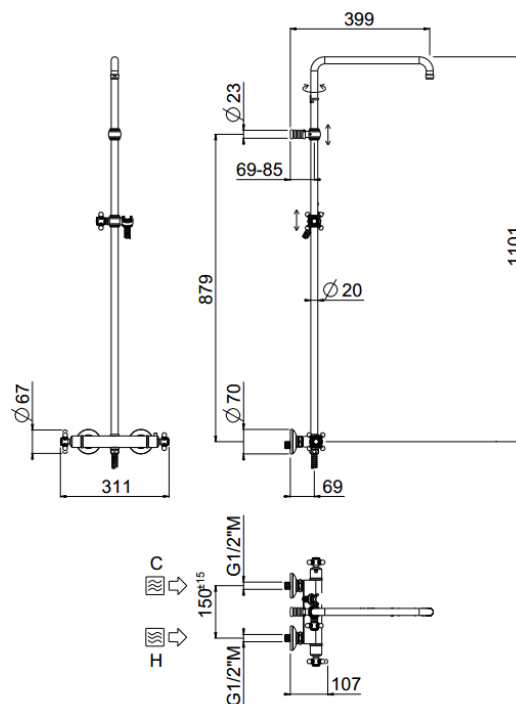

Colonial Rigoletto

Colonial Rigoletto single shower column
00-0820-CR

TECHNICAL INFORMATION

Traditional shower column including exposed thermostatic mixer with diverter, turning bar with adjustable mounting, without shower and shower head. Double spiral flexible hose in brass, cm 150. CHROME

Flow rate:
x rubinetto

PICTURE

SPARE PARTS

ORIC032
2 vie / ways

ORIC031
T°

FEATURES

adjustable
column

TECHNICAL DRAWING