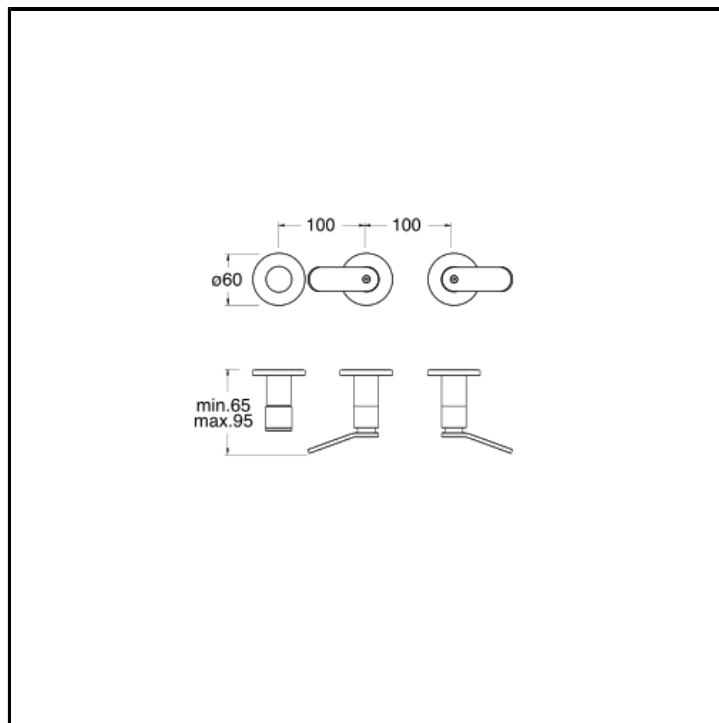

3 hole bath/shower mixer external parts for CRICS115 with 2 outlet diverter