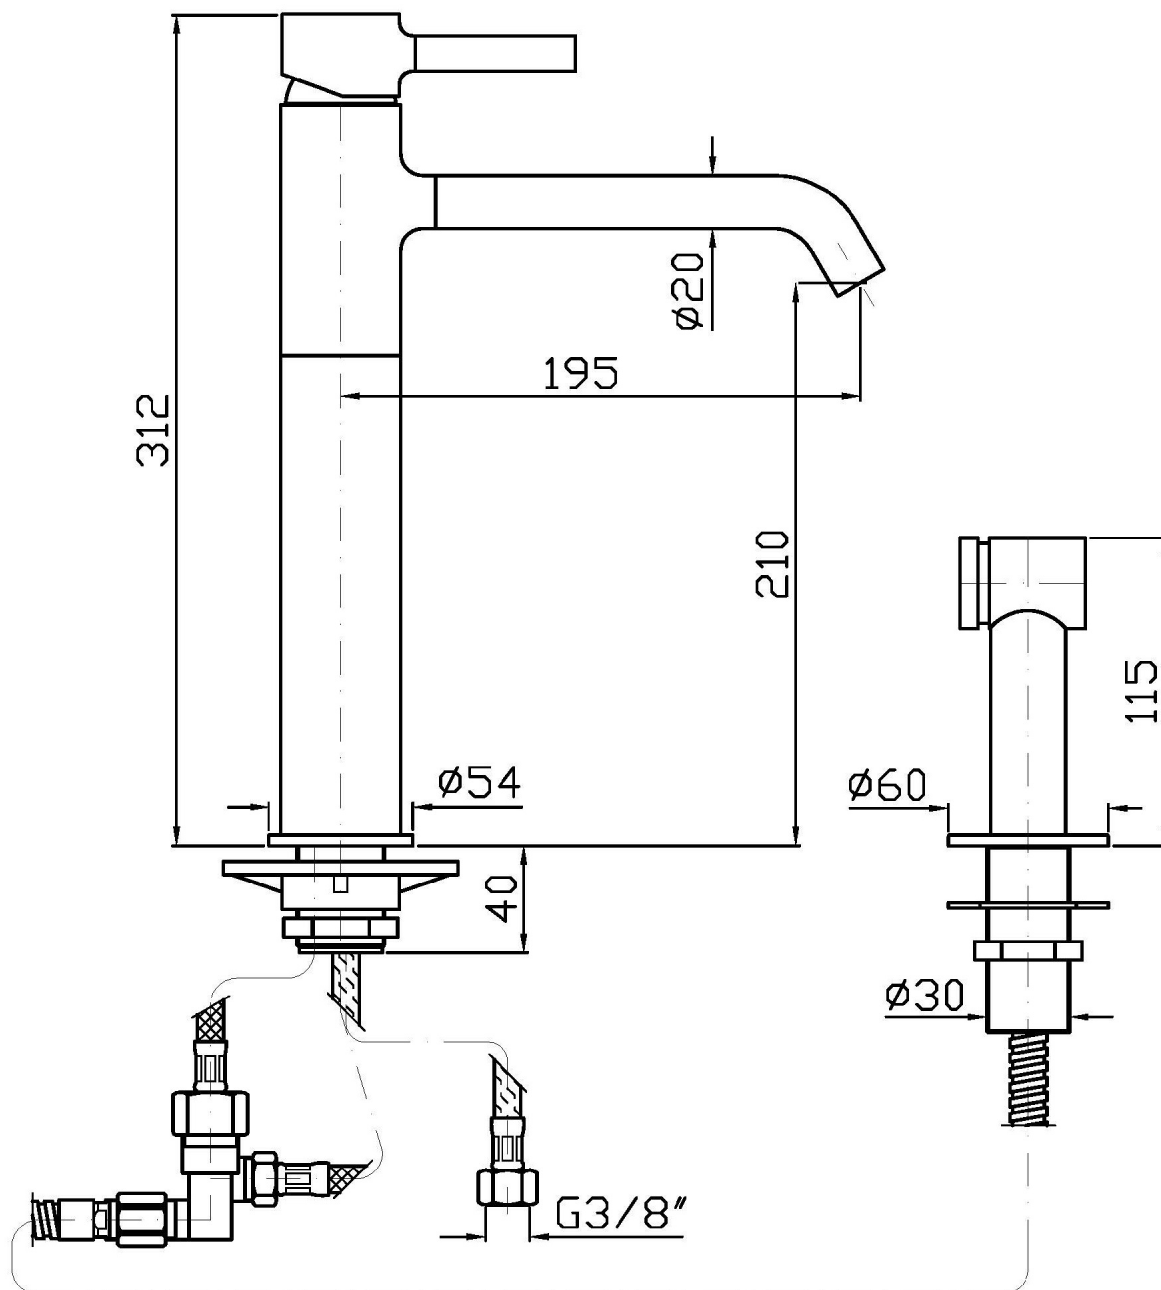

Pan single lever sink mixer with swivel spout, side spray with diverter, aerator, flexible tails.

Finiture / Finishes

Cromo / Chrome

KITCHEN

ZP6276

Disegno Complessivo / Overall Drawing

KITCHEN

ZP6276

Esplosi / Exploded

KITCHEN

ZP6276

Portate / Flowrates (lt/min)

PRESSIONE PRESSURE	1 BAR	2 BAR	3 BAR	4 BAR	5 BAR
LAVELLO CON DOCETTA P1 SINK WITH SPRAY	5	6	7,6	8,5	9,9
LAVELLO CON DOCETTA (GETT) P2 SINK WITH SPRAY (JET2)	2,8	3,2	3,9	4,7	5,2
P3					
P4					
P5					

KITCHEN

ZP6276

Pesi e Misure / Weights and Sizes

Peso (Kg) Weight (lb)	4,55 (Kg)	10,03 (lb)
Volume test (dc3) - (in3)	13,34 (dc3)	814,06 (in3)
h (mm) - (in)	90,00 (mm)	3,54 (in)
L1 (mm) - (in)	285,00 (mm)	11,22 (in)
L2 (mm) - (in)	520,00 (mm)	20,47 (in)