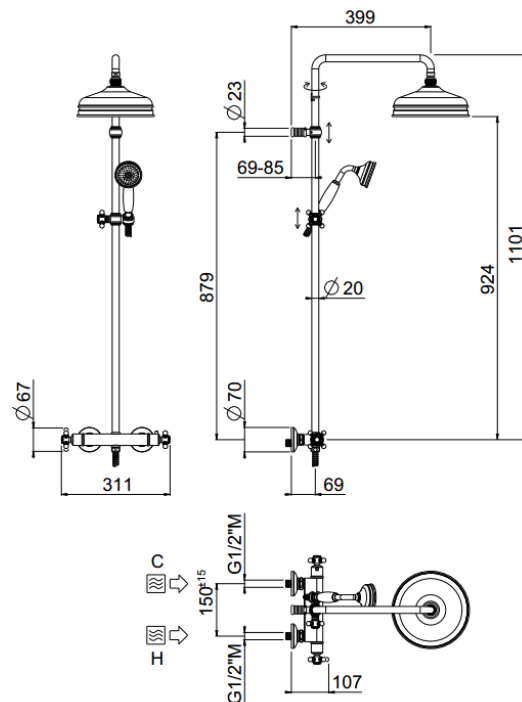

Colonial Rigoletto

Colonial Rigoletto
00-1825-CR

TECHNICAL INFORMATION

Traditional shower column including exposed thermostatic mixer with diverter, turning bar with adjustable mounting. Traditional non-liming inspectable shower head, Ø270, in brass/stainless steel. 5 jets traditional non-liming inspectable shower with curved elbow in brass. Double spiral flexible hose in brass, cm 150. CHROME

rain jet +
hydromassage

soft shower jet

rain jet + soft

Non-liming

adjustable
column

TECHNICAL DRAWING

FINISHINGS