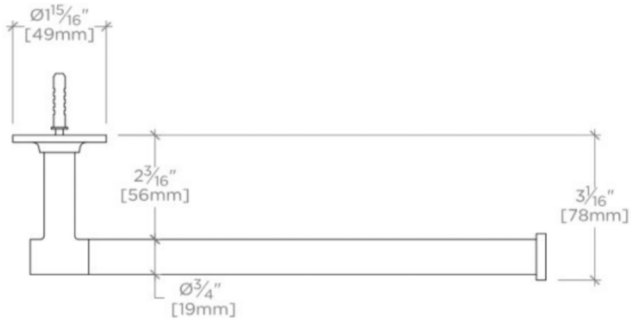

BOND

Bond 10" Guest Towel Bar

BTB010

TECHNICAL DETAILS

Primary Material: Brass

INSPIRATION

Modern bath designs infused with rare soul and artistry. Explore a range of statement-making elements: fittings, washstands, mirrors and more.

PRODUCT FEATURES

- All mounting hardware included
- Solid brass construction
- Stocked in Chrome, Nickel, Brass and Dark Nickel
- Bar cannot be field cut

WATERWORKS

BOND

BTB010

Bond 10" Guest Towel Bar

TOP VIEW

SCALE: 3"=1'-0"

ISO VIEW

SCALE: 3"=1'-0"

FRONT VIEW

SCALE: 3"=1'-0"

SIDE VIEW

SCALE: 3"=1'-0"