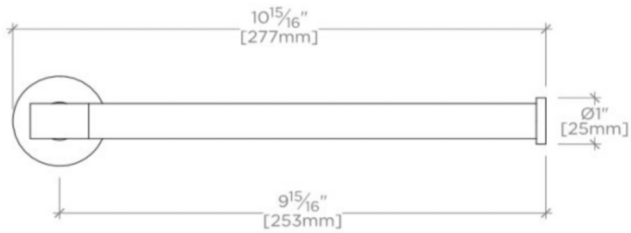

BOND

Bond 10" Guest Towel Bar

BTB010

TECHNICAL DETAILS

Primary Material: Brass

INSPIRATION

Modern bath designs infused with rare soul and artistry. Explore a range of statement-making elements: fittings, washstands, mirrors and more.

PRODUCT FEATURES

- All mounting hardware included
- Solid brass construction
- Stocked in Chrome, Nickel, Brass and Dark Nickel
- Bar cannot be field cut

WATERWORKS

BOND

BTB010

Bond 10" Guest Towel Bar

TOP VIEW

SCALE: 3"=1'-0"

ISO VIEW

SCALE: 3"=1'-0"

FRONT VIEW

SCALE: 3"=1'-0"

SIDE VIEW

SCALE: 3"=1'-0"