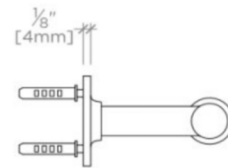

BOND

Bond 10" Guest Towel Bar

BTB010

TECHNICAL DETAILS

Primary Material: Brass

INSPIRATION

Modern bath designs infused with rare soul and artistry. Explore a range of statement-making elements: fittings, washstands, mirrors and more.

PRODUCT FEATURES

- All mounting hardware included
- Solid brass construction
- Stocked in Chrome, Nickel, Brass and Dark Nickel
- Bar cannot be field cut

WATERWORKS

BOND

BTB010

Bond 10" Guest Towel Bar

TOP VIEW

SCALE: 3"=1'-0"

ISO VIEW

SCALE: 3"=1'-0"

FRONT VIEW

SCALE: 3"=1'-0"

SIDE VIEW

SCALE: 3"=1'-0"